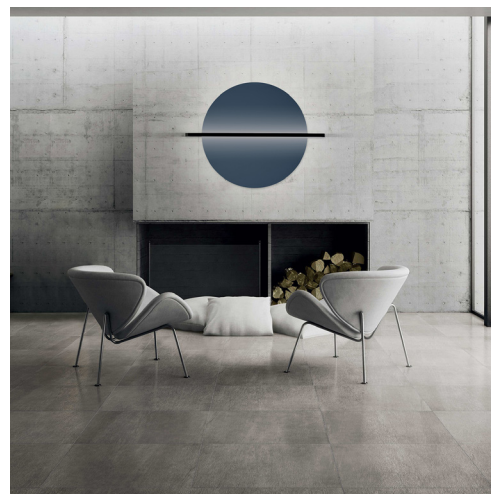

Hang Out Brogliato Traverso 2019

TECHNICAL SHEET

1906-33 LARGE

Mounting: Applique / Wall Lamp

Environment: Indoor - IP20

Materials: Metallo / Metal

Voltage: 220-240V 50/60Hz

Source: LED 65W - CRI=80

Color Temperature: 3000K / 2700K

Lumen: Up to 1561 lm (direct+indirect light)

Lighting Control: Dimmable 0-10V / DALI

1906-90 LARGE

Mounting: Pannello / Panel

Environment: Indoor - IP20

Materials: MDF, Legno e Tessuto / MDF, Wood and Fabric

1906-93 LARGE HORIZONTAL

Mounting: Pannello / Panel

Environment: Indoor - IP20

Materials: MDF e Legno/ MDF and Wood