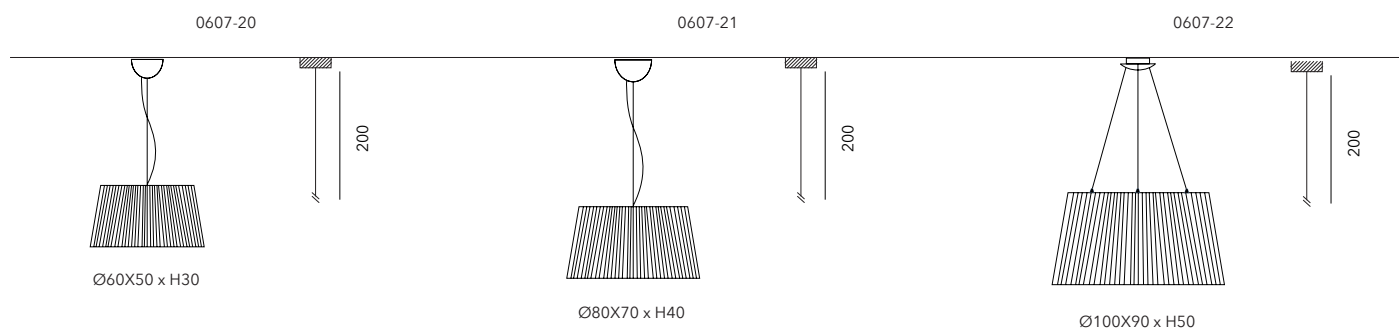

TECHNICAL SHEET

0607-20 SEMICONE

Mounting: Sospensione / Suspension

Environment: Indoor - IP20

Materials: Tessuto e Metallo / Fabric and Metal

Voltage: 220-240V 50/60Hz

Source: Bulb 3 x 10W E27 - LED

Chiusura inferiore parziale plexiglass /
Partial plexiglass bottom clousure

0607-21 SEMICONE

Mounting: Sospensione / Suspension

Environment: Indoor - IP20

Materials: Tessuto e Metallo / Fabric and Metal

Voltage: 220-240V 50/60Hz

Source: Bulb 3 x 10W E27 - LED

Chiusura inferiore parziale plexiglass /
Partial plexiglass bottom clousure

0607-22 SEMICONE

Mounting: Sospensione / Suspension

Environment: Indoor - IP20

Materials: Tessuto e Metallo / Fabric and Metal

Voltage: 220-240V 50/60Hz

Source: Bulb 3 x 10W E27 - LED

Chiusura inferiore parziale plexiglass /
Partial plexiglass bottom clousure