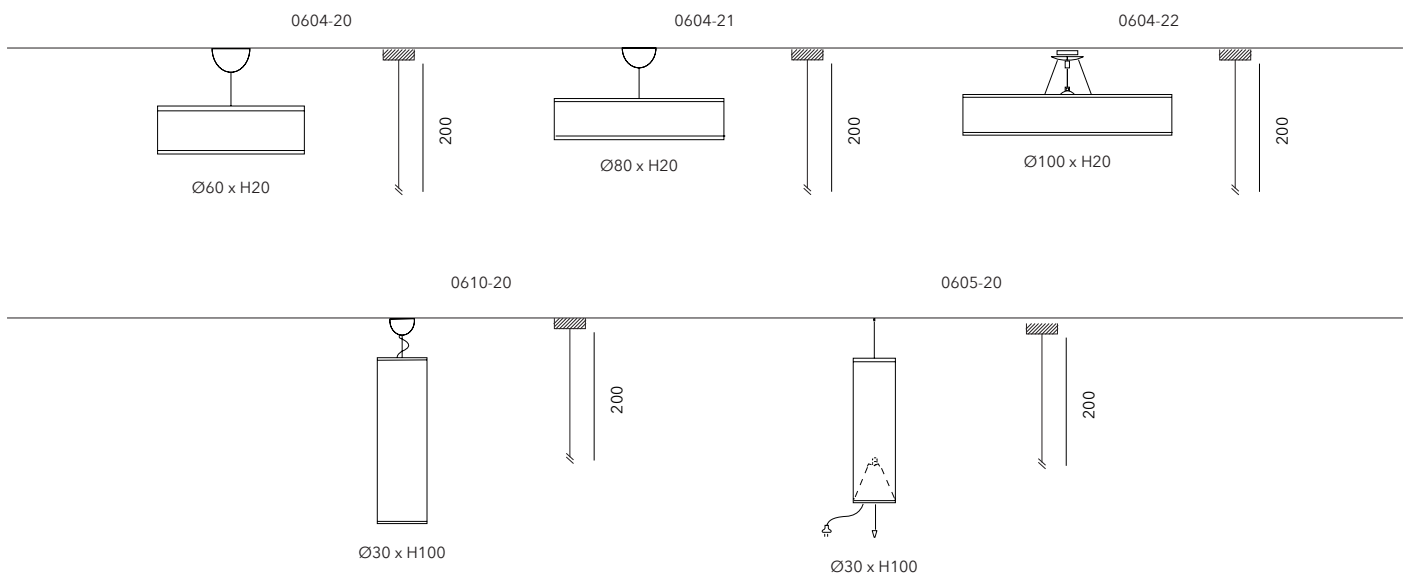

Voltage: 220-240V 50/60Hz

Source: E27 - 1 x 10W LED

Finiture / Finishes

Struttura / Structure

Tessuti della collezione
Fabric of the collection

Fabric Suspension

TECHNICAL SHEET

1005-20 SQUARE