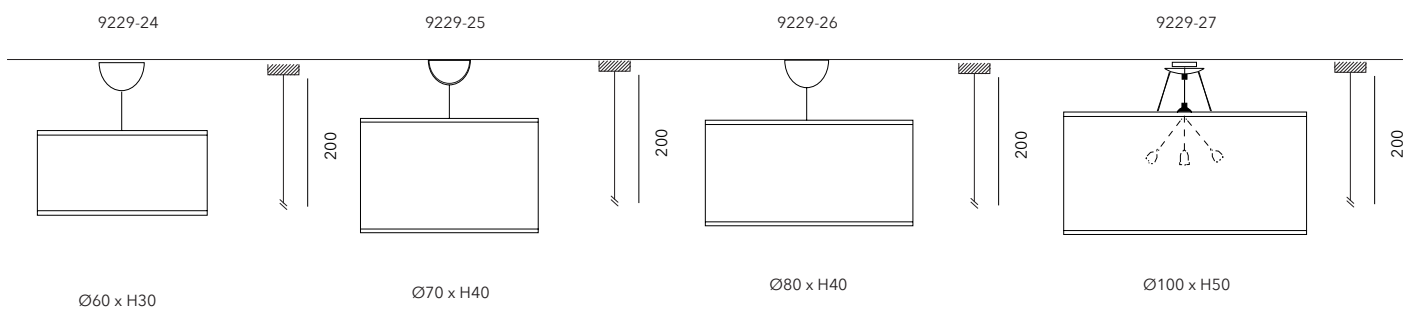

Fabric Suspension

TECHNICAL SHEET

9229-24 CYLINDER

Mounting: Sospensione / Suspension

Environment: Indoor - IP20

Materials: Tessuto e Metallo / Fabric and Metal

Voltage: 220-240V 50/60Hz

Source: Bulb 1 x 10W - E27 LED

Disponibile chiusura inferiore parziale in tessuto / Available partial fabric bottom closure

9229-25 CYLINDER

Mounting: Sospensione / Suspension

Environment: Indoor - IP20

Materials: Tessuto e Metallo / Fabric and Metal

Voltage: 220-240V 50/60Hz

Source: Bulb 1 x 10W - E27 LED

Disponibile chiusura inferiore parziale in tessuto / Available partial fabric bottom closure

9229-26 CYLINDER

Mounting: Sospensione / Suspension

Environment: Indoor - IP20

Materials: Tessuto e Metallo / Fabric and Metal

Voltage: 220-240V 50/60Hz

Source: Bulb 1 x 10W - E27 LED

Disponibile chiusura inferiore parziale in tessuto / Available partial fabric bottom closure

9229-27 CYLINDER

Mounting: Sospensione / Suspension

Environment: Indoor - IP20

Materials: Tessuto e Metallo / Fabric and Metal

Voltage: 220-240V 50/60Hz

Source: Bulb 1 x 10W - E27 LED

Disponibile chiusura inferiore parziale in tessuto / Available partial fabric bottom closure

Accessori / Accessories

9229-94

3 porta lampade / 3 lamp holders