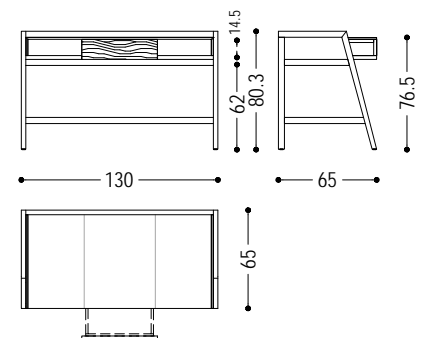

Writing desk with squared lines, with structure made of blockboard and solid wood and glass top. Equipped with a central drawer assembled with dovetail joints.

CODE	SIZE	GLASS	A1	A2	A4
WRITING	W.130 x D.65 x H.76,5/80,3	E1	■	■	■
		E2	■	■	■

AVAILABLE FINISHES:

- **A1:** walnut without knots, walnut with knots
- **A2:** oak without knots, oak with knots, cherry
- **A4:** oak without knots pigmented: white milk, total black
  oak with knots pigmented: white milk, total black
- **E1:** glass: clear / extra clear, satin
- **E2:** glass: smoked, bronzed