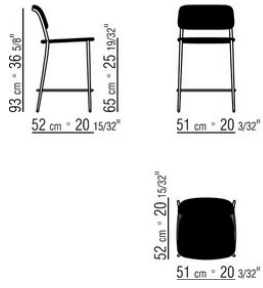

COD. 028151

COD. 028150