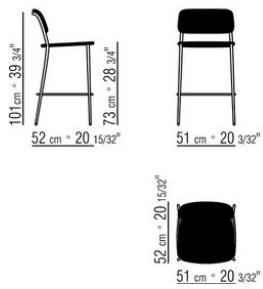

Tips in metal with transparent finish. Feet rest on tips made of thermoplastic material

COD. 028150

COD. 028152

COD. 028151

COD. 028153