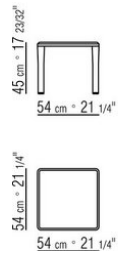

COD. 02B261