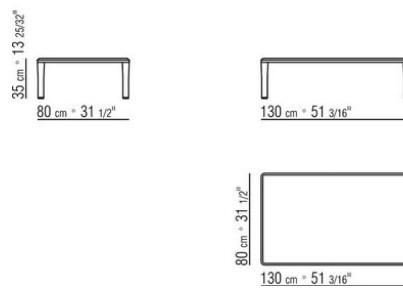

Internal metal supports

Feet in metal with satin, chrome, burnished, black chrome or glossy anthracite finish. Feet rest on tips made of thermoplastic material

COD. 02B260

COD. 02B261

COD. 02B263

COD. 02B264