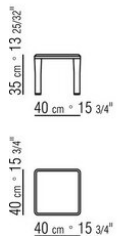

COD. 02B260