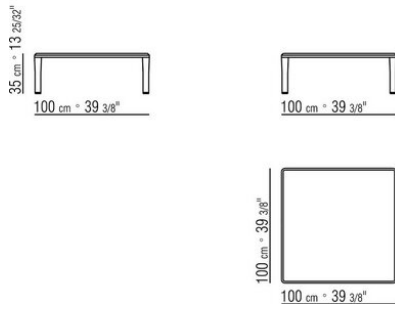

Internal metal supports

Feet in metal with satin, chrome, burnished, black chrome or glossy anthracite finish. Feet rest on tips made of thermoplastic material

COD. 02B260

COD. 02B261

COD. 02B263

COD. 02B264