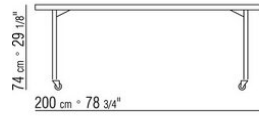

COD. 013092