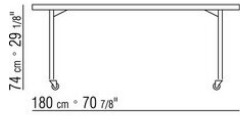

COD. 013094