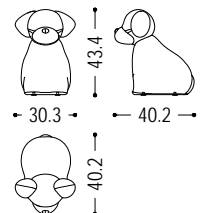

Solid scented cedar wood stool carved from a single block, whose sculptural design is inspired by a Maltese dog.

CODE	SIZE	A7	A9
WAN	W.30,3 x D.40,2 x H.43,4	■	■

AVAILABLE FINISHES:

A7: cedar

A9: cedar contract finish, vulcano cedar