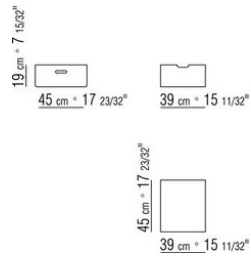

Box in hide leather: russian red 5008, olive 5006, black 5005, dark brown 5004, dark brown extra 5013, grey 5003, sand 5001, tobacco 5015. Upon request, with upcharge

COD. 014X80

COD. 014X30

COD. 014X81

COD. 014X31