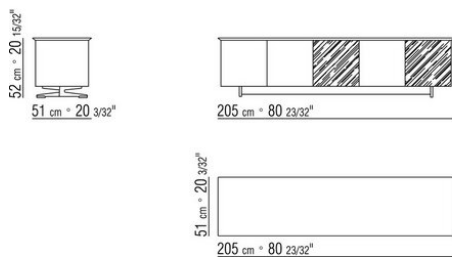

Box in hide leather: russian red 5008, olive 5006, black 5005, dark brown 5004, dark brown extra 5013, grey 5003, sand 5001, tobacco 5015. Upon request, with upcharge

COD. 014X80

COD. 014X30

COD. 014X81

COD. 014X31