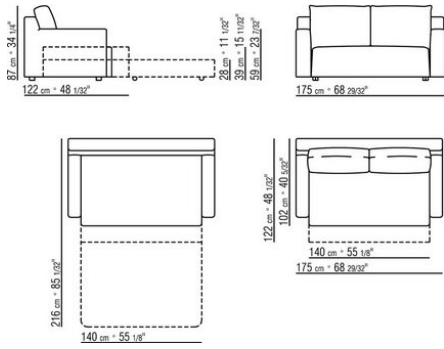

Winnyquattro and winnycinque versions with cushions in sterilized goose down (Assopiuma certified, gold label)

Platform with wooden slats

Upholstery is removable in both the fabric and leather versions

Bed-sofa cm 175 mattress cm 140x195

Bed-sofa cm 195 mattress cm 160x195

Bed-sofa cm 215 mattress cm 180x195

Bed-sofa cm 230 mattress cm 95x195

Patent nr. 01298766

COD. 010412

COD. 010413

COD. 010414

COD. 010415