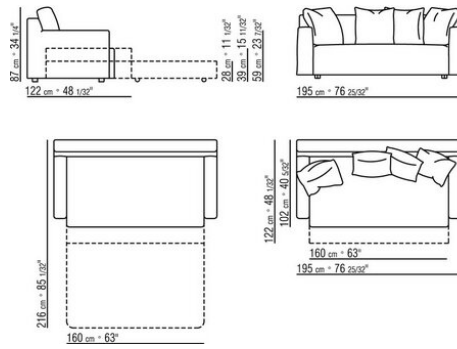

COD. 010423