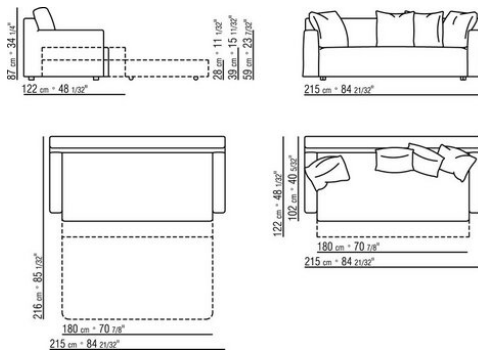

COD. 010424