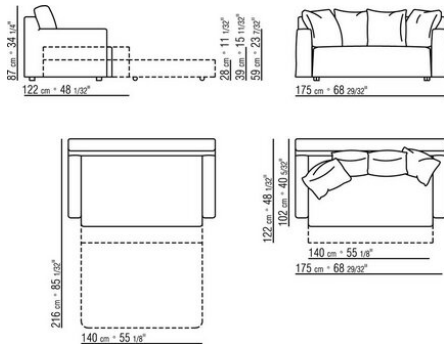

COD. 010422