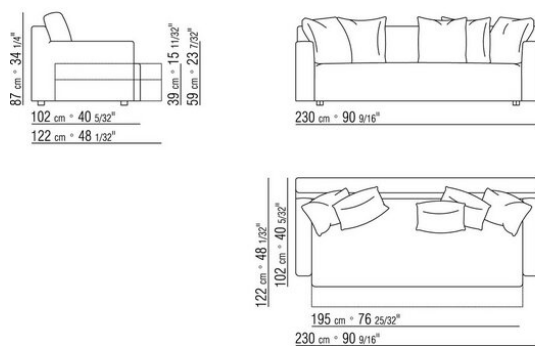

Winnyquattro and winnycinque versions with cushions in sterilized goose down (Assopiuma certified, gold label)

Platform with wooden slats

Upholstery is removable in both the fabric and leather versions

Bed-sofa cm 175 mattress cm 140x195

Bed-sofa cm 195 mattress cm 160x195

Bed-sofa cm 215 mattress cm 180x195

Bed-sofa cm 230 mattress cm 95x195

Patent nr. 01298766

COD. 010412

COD. 010413

COD. 010414

COD. 010415

COD. 010422

COD. 010423

COD. 010424

COD. 010425

COD. 010499