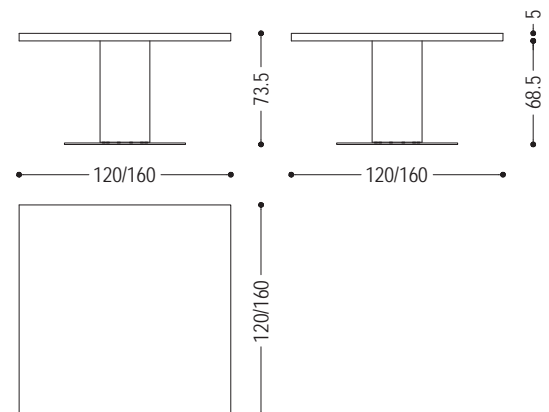

Table made entirely in solid wood, with square top. Central leg composed of glued lists and empty inside, with floor plate in iron.

CODE	SIZE	PLATE	A1	A2	A4
NAT-BOSSBASICQUADRO 3	W.120 x D.120 x H.73,5	B2	■	■	■
		B3	■	■	■
NAT-BOSSBASICQUADRO4	W.140 x D.140 x H.73,5	B2	■	■	■
		B3	■	■	■
NAT-BOSSBASICQUADRO 5	W.160 x D.160 x H.73,5	B2	■	■	■
		B3	■	■	■

AVAILABLE FINISHES:

- **A1:** walnut without knots, walnut with knots
- **A2:** oak without knots, oak with knots, cherry
- **A4:** oak without knots pigmented: white milk, total black
  oak with knots pigmented: white milk, total black
- **B2:** lacquered iron: iron dust, RAL (only selected colours)
- **B3:** lacquered iron matt brushed effect: aged bronze, stainless steel, titanium