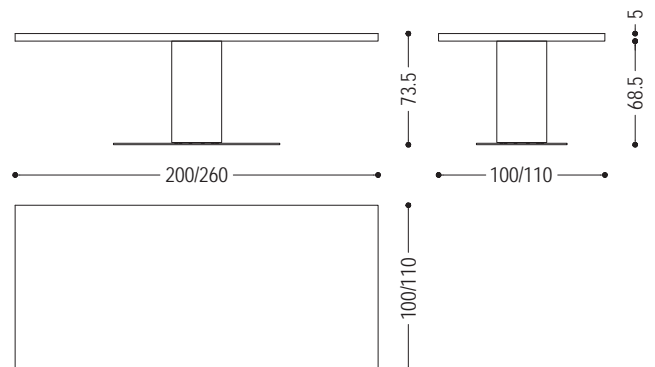

Table made entirely in solid wood, with rectangular top. Central leg composed of glued lists and empty inside, with floor plate in iron.

CODE	SIZE	PLATE	A1	A2	A4
NAT-BOSSBASICRETTGS1	W.200 x D.100 x H.73,5	B2	■	■	■
		B3	■	■	■
NAT-BOSSBASICRETTGS2	W.220 x D.100 x H.73,5	B2	■	■	■
		B3	■	■	■
NAT-BOSSBASICRETTGS3	W.240 x D.110 x H.73,5	B2	■	■	■
		B3	■	■	■
NAT-BOSSBASICRETTGS4	W.260 x D.110 x H.73,5	B2	■	■	■
		B3	■	■	■

AVAILABLE FINISHES:

- **A1:** walnut without knots, walnut with knots
- **A2:** oak without knots, oak with knots, cherry
- **A4:** oak without knots pigmented: white milk, total black
  oak with knots pigmented: white milk, total black
- **B2:** lacquered iron: iron dust, RAL (only selected colours)
- **B3:** lacquered iron matt brushed effect: aged bronze, stainless steel, titanium