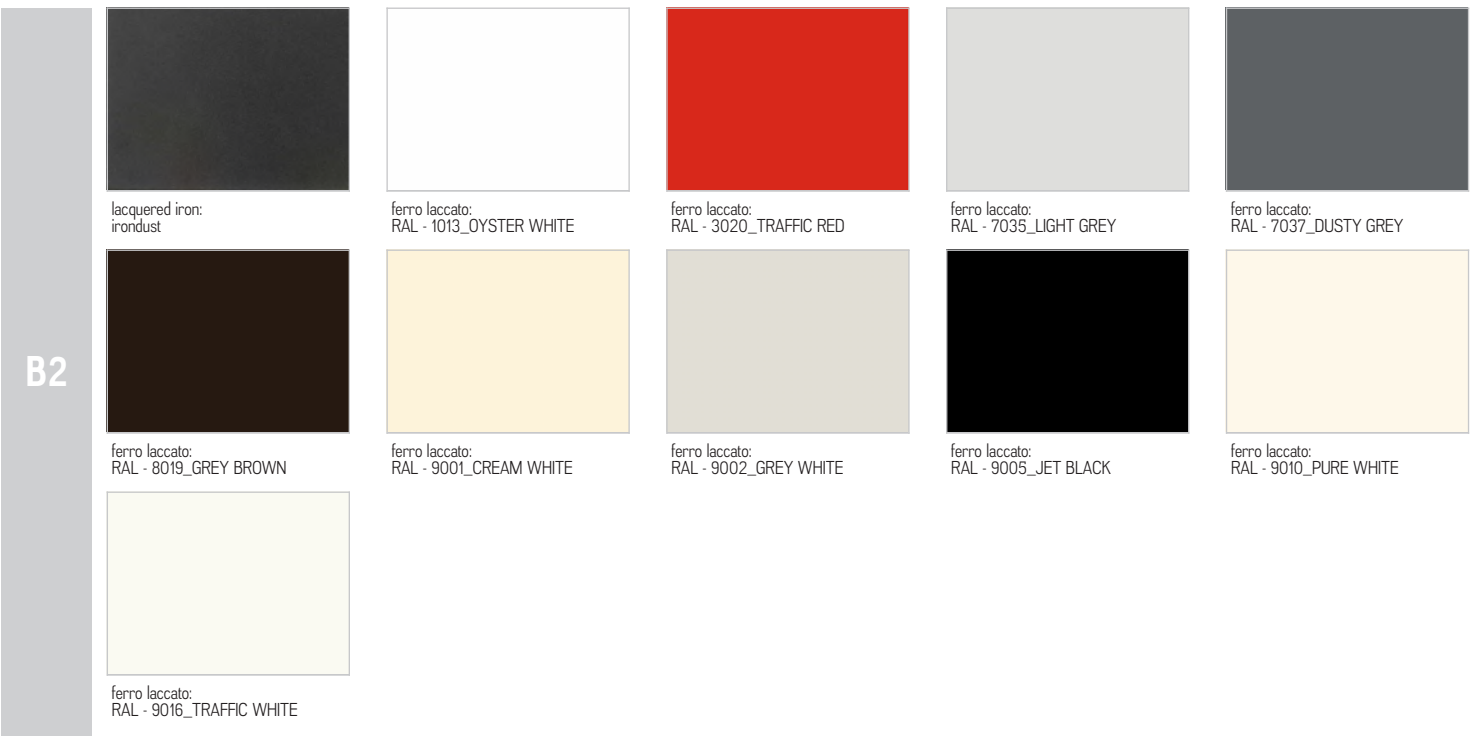

AVAILABLE FINISHES:

- A1:** walnut without knots, walnut with knots
- A2:** oak without knots, oak with knots, cherry
- A4:** oak without knots pigmented: white milk, total black
oak with knots pigmented: white milk, total black
- B2:** lacquered iron: iron dust, RAL (only selected colours)
- B3:** lacquered iron matt brushed effect: aged bronze, stainless steel, titanium

BOSS BASIC RETTANGOLARE | AVAILABLE FINISHES

WOOD

IRON

BOSS BASIC RETTANGOLARE | AVAILABLE FINISHES

B3

lacquered iron, matt brushed effect:
aged bronze

lacquered iron, matt brushed effect:
stainless steel

lacquered iron, matt brushed effect:
titanium