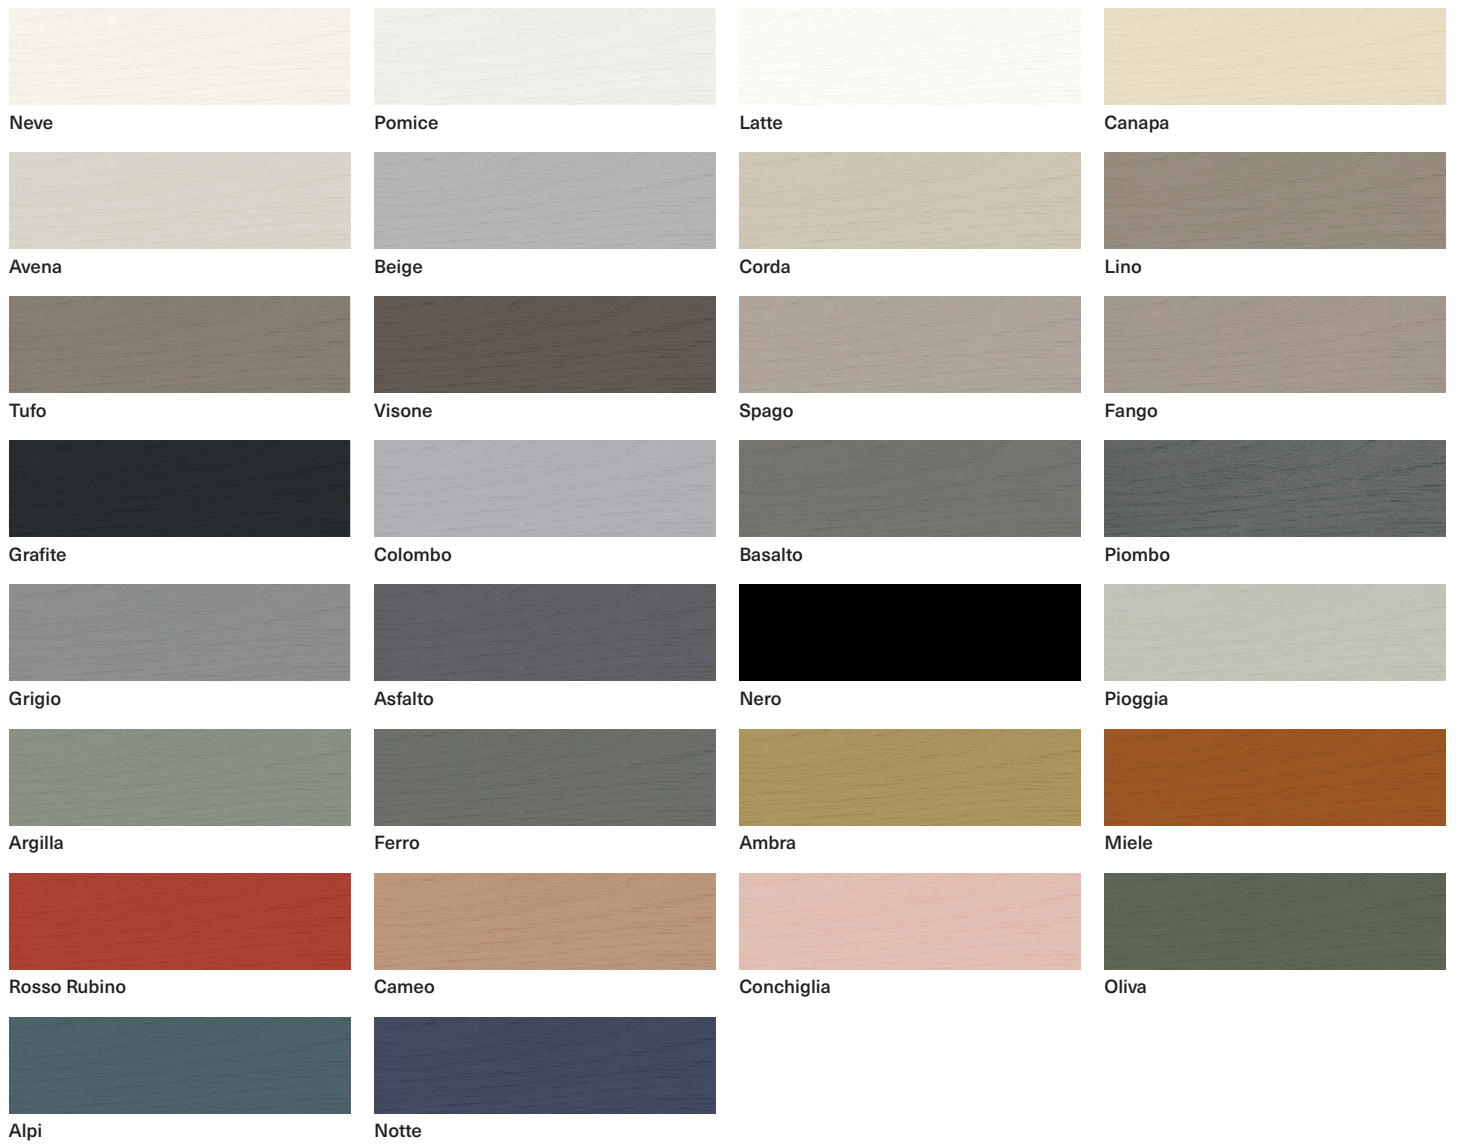

FINISHES

Lacquer matt on ash

FINISHES

Wood stained ash

Termocotto

Iron

Brown

Cenere