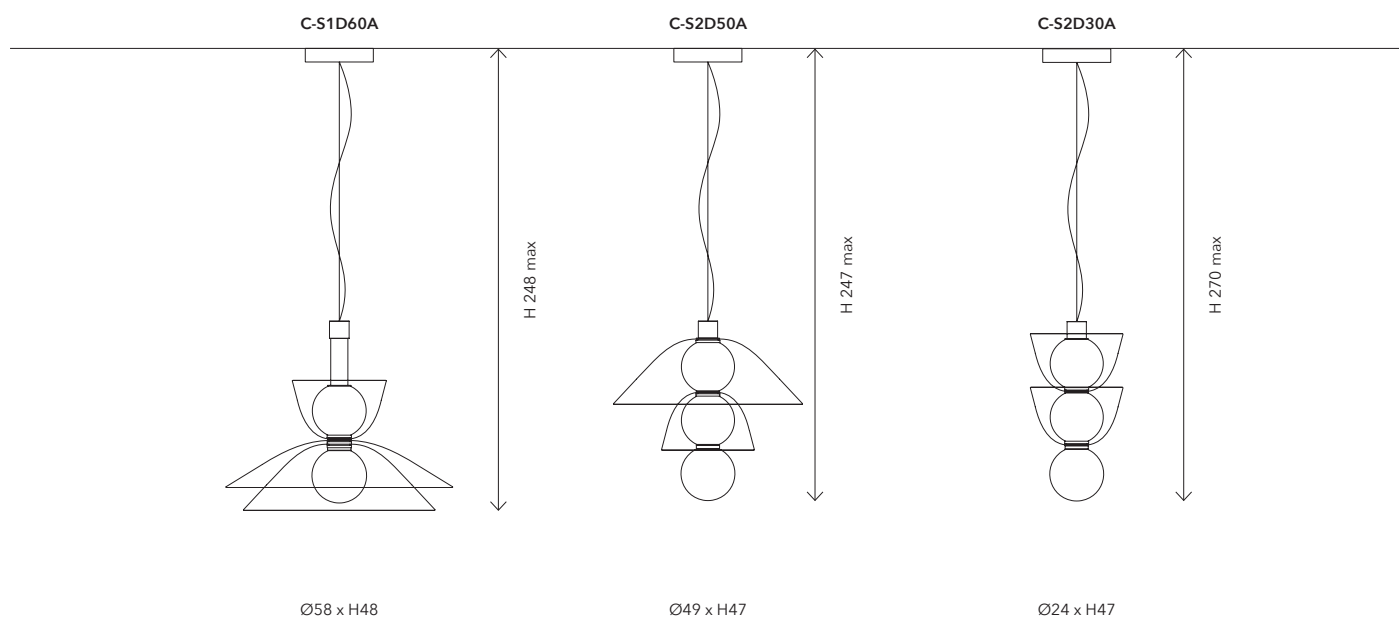

C-S2D30A | SHORT 2 D30 A

Mounting: Sospensione / Suspension

Environment: Indoor - IP20

Materials: Metallo e vetro / Metal and glass

Input Current: LED 350mA / strip LED 24V

Voltage: 220-240V 50/60Hz

Source: Tubo / Tube LED 4,5W |

Sfera / Sphere LED 9W - CRI=90

Color Temperature: 3000K / 2700K

Lighting Control: Dimmable 0-10V / DALI

Cavo / Wire RAL: 9005