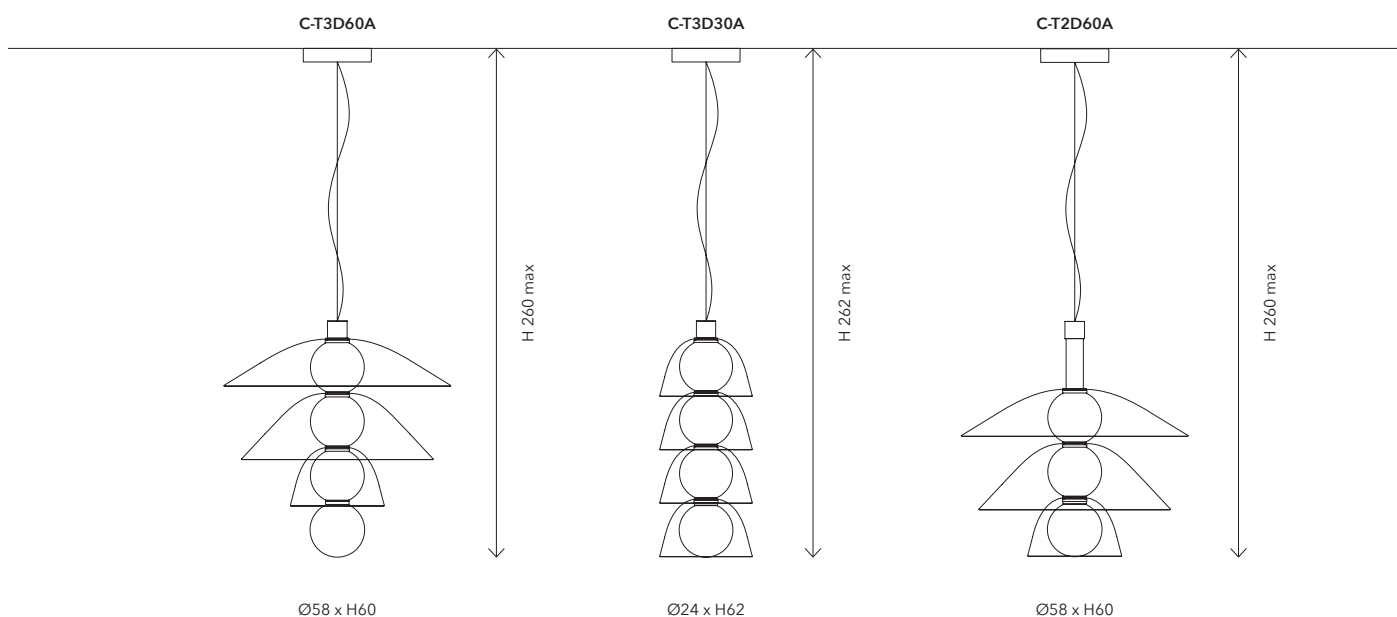

TECHNICAL SHEET

C-T3D60A | TALL 3 D60 A

Mounting: Sospensione / Suspension

Environment: Indoor - IP20

Materials: Metallo e vetro / Metal and glass

Input Current: LED 350mA / strip LED 24V

Voltage: 220-240V 50/60Hz

Source: Tubo / Tube LED 7W | Sfera / Sphere LED 9W - CRI=90

Color Temperature: 3000K / 2700K

Lighting Control: Dimmable 0-10V / DALI

Cavo / Wire RAL: 9005

C-T3D30A | TALL 3 D30 A

Mounting: Sospensione / Suspension

Environment: Indoor - IP20

Materials: Metallo e vetro / Metal and glass

Input Current: LED 350mA / strip LED 24V

Voltage: 220-240V 50/60Hz

Source: Tubo / Tube LED 7W | Sfera / Sphere LED 9W - CRI=90

Color Temperature: 3000K / 2700K

Lighting Control: Dimmable 0-10V / DALI

Cavo / Wire RAL: 9005

C-T2D60A | TALL 2 D60 A

Mounting: Sospensione / Suspension

Environment: Indoor - IP20

Materials: Metallo e vetro / Metal and glass

Input Current: LED 350mA / strip LED 24V

Voltage: 220-240V 50/60Hz

Source: Tubo / Tube LED 7W |
Sfera / Sphere LED 9W - CRI=90

Color Temperature: 3000K / 2700K

Lighting Control: Dimmable 0-10V / DALI

Cavo / Wire RAL: 9005