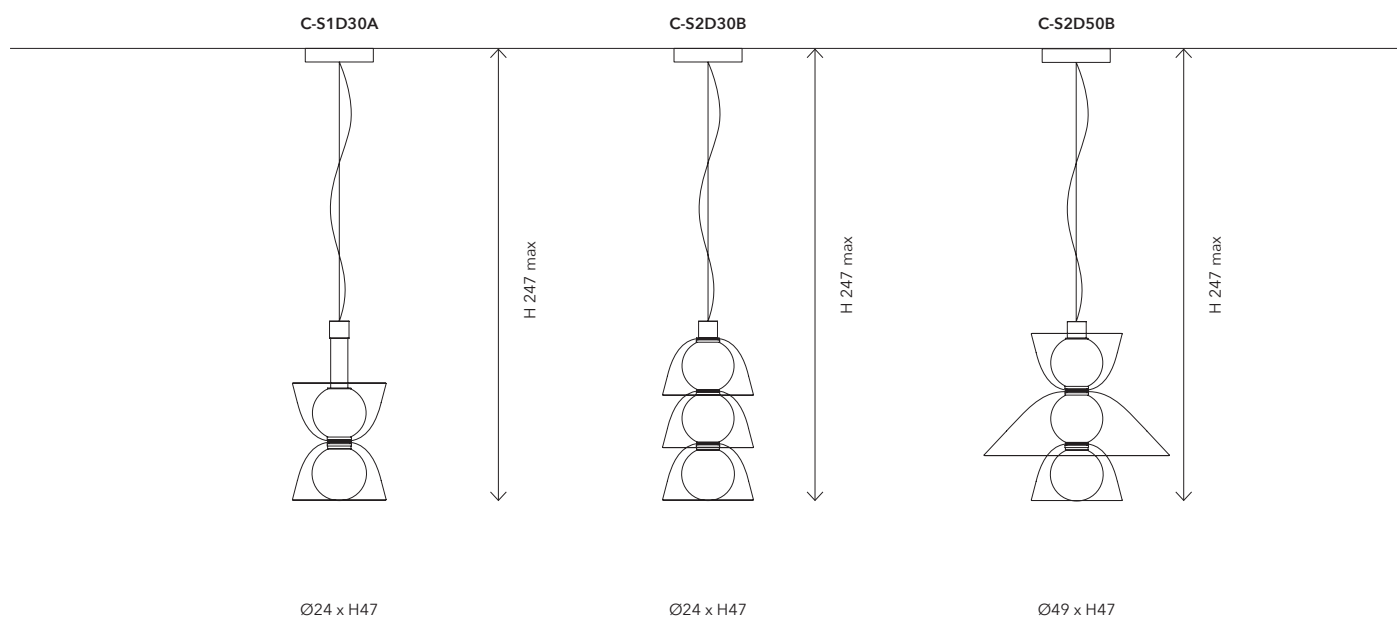

C-S2D50B | SHORT 2 D50 B

Mounting: Sospensione / Suspension

Environment: Indoor - IP20

Materials: Metallo e vetro / Metal and glass

Input Current: LED 350mA / strip LED 24V

Voltage: 220-240V 50/60Hz

Source: Tubo / Tube LED 4,5W |

Sfera / Sphere LED 9W - CRI=90

Color Temperature: 3000K / 2700K

Lighting Control: Dimmable 0-10V / DALI

Cavo / Wire RAL: 9005