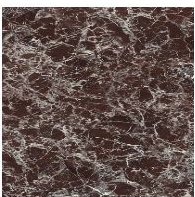

### Wood

**Veneered wood**  
Walnut Canaletto

**Veneered wood**  
Brushed coal oak

### Ceramic

**Mat ceramic**  
Ardesia grey

**Glossy ceramic**  
Calacatta

**Silk finish ceramic**  
Calacatta macchia  
vecchia

**Glossy ceramic**  
Imperial grey

**Mat ceramic**  
Laurent

**Glossy ceramic**  
Rosso imperiale

**Glossy ceramic**  
Black Onyx

**Glossy ceramic**  
Mountain peak