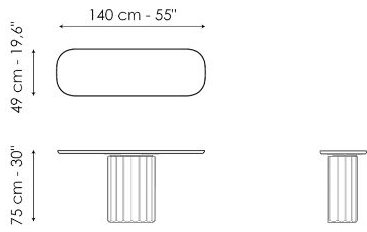

# Data sheet

Width: 140cm  
Depth: 49cm  
Height:  $\pm$  75cm

Width: 160cm  
Depth: 49cm  
Height:  $\pm$  75cm

Width: 180cm  
Depth: 49cm  
Height:  $\pm$  75cm

Width: 200cm  
Depth: 49cm  
Height:  $\pm$  75cm