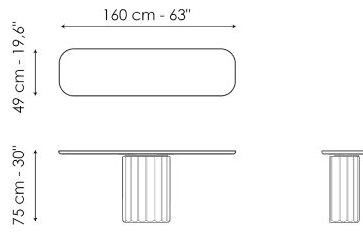

# Data sheet

Width: 140cm  
Depth: 49cm  
Height:  $\pm$  75cm

Width: 160cm  
Depth: 49cm  
Height:  $\pm$  75cm

Width: 180cm  
Depth: 49cm  
Height:  $\pm$  75cm

Width: 200cm  
Depth: 49cm  
Height:  $\pm$  75cm