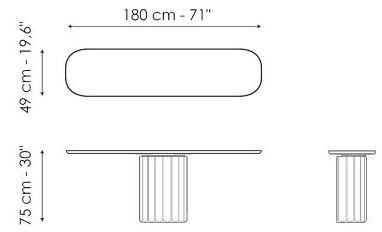

# Data sheet

Width: 140cm  
Depth: 49cm  
Height:  $\pm$  75cm

Width: 160cm  
Depth: 49cm  
Height:  $\pm$  75cm

Width: 180cm  
Depth: 49cm  
Height:  $\pm$  75cm

Width: 200cm  
Depth: 49cm  
Height:  $\pm$  75cm