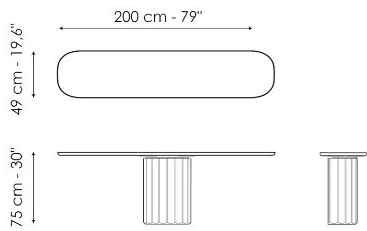

# Data sheet

Width: 140cm  
Depth: 49cm  
Height:  $\pm$  75cm

Width: 160cm  
Depth: 49cm  
Height:  $\pm$  75cm

Width: 180cm  
Depth: 49cm  
Height:  $\pm$  75cm

Width: 200cm  
Depth: 49cm  
Height:  $\pm$  75cm