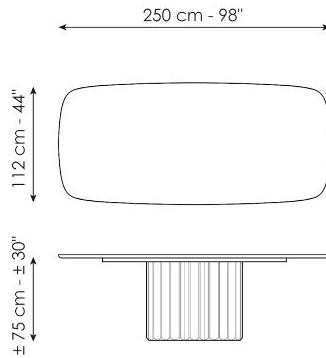

elegant and surprising elongated cylinder that recalls the shape of a Greek column and which pushes the design towards ancient architectural horizons.

Data sheet

Width: 200cm
Depth: 108cm
Height: ± 75cm

Width: 250cm
Depth: 112cm
Height: ± 75cm

Width: 280cm
Depth: 115cm
Height: ± 75cm

Width: 300cm
Depth: 120cm
Height: ± 75cm

Width: 300cm
Depth: 140cm
Height: ± 75cm

Width: 140cm
Depth: 140cm
Height: ± 75cm

Width: 160cm
Depth: 160cm
Height: ± 75cm

Width: 180cm
Depth: 180cm
Height: ± 75cm

Finishes

BARREL SHAPED TOP

Wood

Veneered wood
Walnut Canaletto

Solid wood
Brushed coal oak

Solid wood
Brushed natural oak