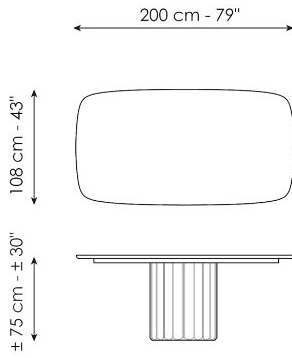

elegant and surprising elongated cylinder that recalls the shape of a Greek column and which pushes the design towards ancient architectural horizons.

Data sheet

Width: 200cm
Depth: 108cm
Height: ± 75cm

Width: 250cm
Depth: 112cm
Height: ± 75cm

Width: 280cm
Depth: 115cm
Height: ± 75cm

Width: 300cm
Depth: 120cm
Height: ± 75cm

Width: 300cm
Depth: 140cm
Height: ± 75cm

Width: 140cm
Depth: 140cm
Height: ± 75cm

Width: 160cm
Depth: 160cm
Height: ± 75cm

Width: 180cm
Depth: 180cm
Height: ± 75cm

Finishes

BARREL SHAPED TOP

Wood

Veneered wood
Walnut Canaletto

Solid wood
Brushed coal oak

Solid wood
Brushed natural oak