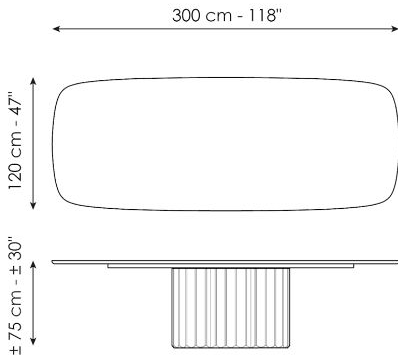

elegant and surprising elongated cylinder that recalls the shape of a Greek column and which pushes the design towards ancient architectural horizons.

Data sheet

Width: 200cm
Depth: 108cm
Height: ± 75cm

Width: 250cm
Depth: 112cm
Height: ± 75cm

Width: 280cm
Depth: 115cm
Height: ± 75cm

Width: 300cm
Depth: 120cm
Height: ± 75cm

Width: 300cm
Depth: 140cm
Height: ± 75cm

Width: 140cm
Depth: 140cm
Height: ± 75cm

Width: 160cm
Depth: 160cm
Height: ± 75cm

Width: 180cm
Depth: 180cm
Height: ± 75cm

Finishes

BARREL SHAPED TOP

Wood

Veneered wood
Walnut Canaletto

Solid wood
Brushed coal oak

Solid wood
Brushed natural oak