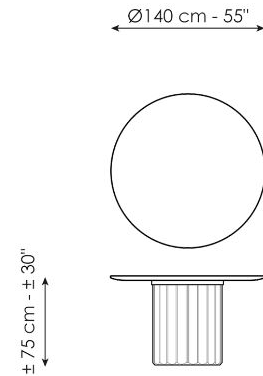

elegant and surprising elongated cylinder that recalls the shape of a Greek column and which pushes the design towards ancient architectural horizons.

Data sheet

Width: 200cm
Depth: 108cm
Height: ± 75cm

Width: 250cm
Depth: 112cm
Height: ± 75cm

Width: 280cm
Depth: 115cm
Height: ± 75cm

Width: 300cm
Depth: 120cm
Height: ± 75cm

Width: 300cm
Depth: 140cm
Height: ± 75cm

Width: 140cm
Depth: 140cm
Height: ± 75cm

Width: 160cm
Depth: 160cm
Height: ± 75cm

Width: 180cm
Depth: 180cm
Height: ± 75cm

Finishes

BARREL SHAPED TOP

Wood

Veneered wood
Walnut Canaletto

Solid wood
Brushed coal oak

Solid wood
Brushed natural oak