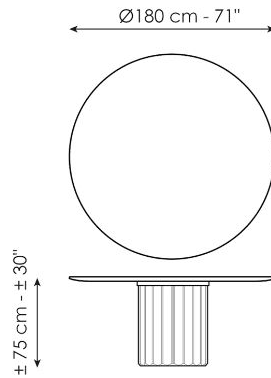

elegant and surprising elongated cylinder that recalls the shape of a Greek column and which pushes the design towards ancient architectural horizons.

Data sheet

Width: 200cm
Depth: 108cm
Height: ± 75cm

Width: 250cm
Depth: 112cm
Height: ± 75cm

Width: 280cm
Depth: 115cm
Height: ± 75cm

Width: 300cm
Depth: 120cm
Height: ± 75cm

Width: 300cm
Depth: 140cm
Height: ± 75cm

Width: 140cm
Depth: 140cm
Height: ± 75cm

Width: 160cm
Depth: 160cm
Height: ± 75cm

Width: 180cm
Depth: 180cm
Height: ± 75cm

Finishes

BARREL SHAPED TOP

Wood

Veneered wood
Walnut Canaletto

Solid wood
Brushed coal oak

Solid wood
Brushed natural oak