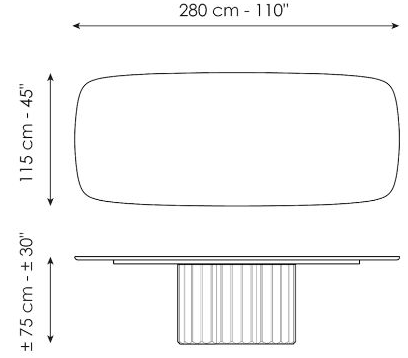

elegant and surprising elongated cylinder that recalls the shape of a Greek column and which pushes the design towards ancient architectural horizons.

Data sheet

Width: 200cm
Depth: 108cm
Height: ± 75cm

Width: 250cm
Depth: 112cm
Height: ± 75cm

Width: 280cm
Depth: 115cm
Height: ± 75cm

Width: 300cm
Depth: 120cm
Height: ± 75cm

Width: 300cm
Depth: 140cm
Height: ± 75cm

Width: 140cm
Depth: 140cm
Height: ± 75cm

Width: 160cm
Depth: 160cm
Height: ± 75cm

Width: 180cm
Depth: 180cm
Height: ± 75cm

Finishes

BARREL SHAPED TOP

Wood

Veneered wood
Walnut Canaletto

Solid wood
Brushed coal oak

Solid wood
Brushed natural oak