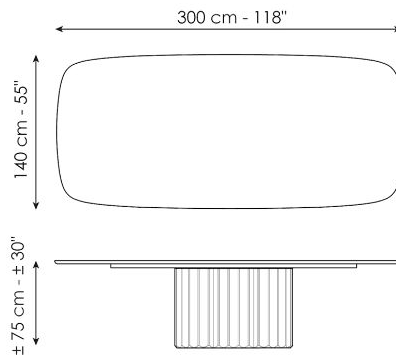

elegant and surprising elongated cylinder that recalls the shape of a Greek column and which pushes the design towards ancient architectural horizons.

Data sheet

Width: 200cm
Depth: 108cm
Height: ± 75cm

Width: 250cm
Depth: 112cm
Height: ± 75cm

Width: 280cm
Depth: 115cm
Height: ± 75cm

Width: 300cm
Depth: 120cm
Height: ± 75cm

Width: 300cm
Depth: 140cm
Height: ± 75cm

Width: 140cm
Depth: 140cm
Height: ± 75cm

Width: 160cm
Depth: 160cm
Height: ± 75cm

Width: 180cm
Depth: 180cm
Height: ± 75cm

Finishes

BARREL SHAPED TOP

Wood

Veneered wood
Walnut Canaletto

Solid wood
Brushed coal oak

Solid wood
Brushed natural oak