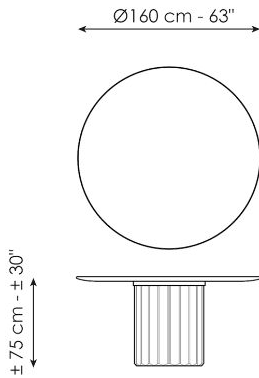

elegant and surprising elongated cylinder that recalls the shape of a Greek column and which pushes the design towards ancient architectural horizons.

Data sheet

Width: 200cm
Depth: 108cm
Height: ± 75cm

Width: 250cm
Depth: 112cm
Height: ± 75cm

Width: 280cm
Depth: 115cm
Height: ± 75cm

Width: 300cm
Depth: 120cm
Height: ± 75cm

Width: 300cm
Depth: 140cm
Height: ± 75cm

Width: 140cm
Depth: 140cm
Height: ± 75cm

Width: 160cm
Depth: 160cm
Height: ± 75cm

Width: 180cm
Depth: 180cm
Height: ± 75cm

Finishes

BARREL SHAPED TOP

Wood

Veneered wood
Walnut Canaletto

Solid wood
Brushed coal oak

Solid wood
Brushed natural oak