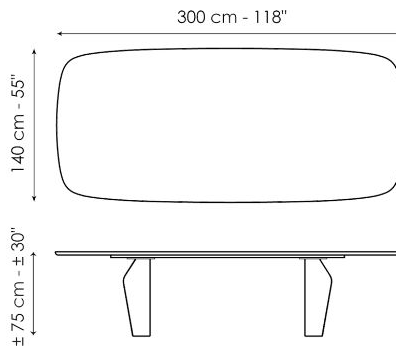

Data sheet

Width: 200cm
Depth: 108cm
Height: ± 75cm

Width: 250cm
Depth: 112cm
Height: ± 75cm

Width: 280cm
Depth: 115cm
Height: ± 75cm

Width: 300cm
Depth: 120cm
Height: ± 75cm

Width: 300cm
Depth: 140cm
Height: ± 75cm

Width: 140cm
Depth: 140cm
Height: ± 75cm

Width: 160cm
Depth: 160cm
Height: ± 75cm

Width: 180cm
Depth: 180cm
Height: ± 75cm

Finishes

BARREL-SHAPED TOP

Ceramic

Mat ceramic
Ardesia grey

Glossy ceramic
Calacatta