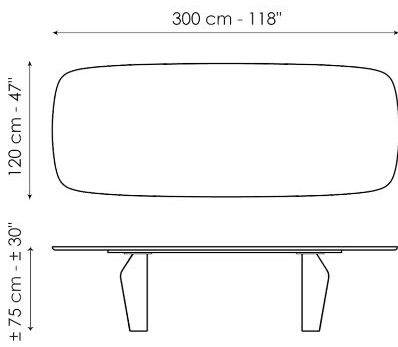

Data sheet

Width: 200cm
Depth: 108cm
Height: ± 75cm

Width: 250cm
Depth: 112cm
Height: ± 75cm

Width: 280cm
Depth: 115cm
Height: ± 75cm

Width: 300cm
Depth: 120cm
Height: ± 75cm

Width: 300cm
Depth: 140cm
Height: ± 75cm

Width: 140cm
Depth: 140cm
Height: ± 75cm

Width: 160cm
Depth: 160cm
Height: ± 75cm

Width: 180cm
Depth: 180cm
Height: ± 75cm

Finishes

BARREL-SHAPED TOP

Ceramic

Mat ceramic
Ardesia grey

Glossy ceramic
Calacatta