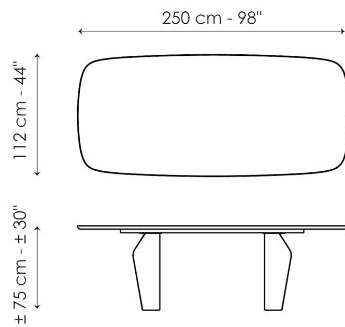

BONALDO

Flame, Flame Wood

Designer: **Gino Carollo**

Flame's main features are its harmonious shapes and light, sinuous volumes. The top, which is visibly suspended, is fully usable thanks to the position of the double base designed to optimize the overall space. Form and function are perfectly expressed in this table: the extensive customization options allow you to arrange it according to your tastes, needs and

Data sheet

Width: 200cm
Depth: 108cm
Height: ± 75cm

Width: 250cm
Depth: 112cm
Height: ± 75cm

Width: 280cm
Depth: 115cm
Height: ± 75cm

Width: 300cm
Depth: 120cm
Height: ± 75cm

Width: 300cm
Depth: 140cm
Height: ± 75cm

Width: 140cm
Depth: 140cm
Height: ± 75cm

Width: 160cm
Depth: 160cm
Height: ± 75cm

Width: 180cm
Depth: 180cm
Height: ± 75cm

Finishes

BARREL-SHAPED TOP

Ceramic

Mat ceramic
Ardesia grey

Glossy ceramic
Calacatta