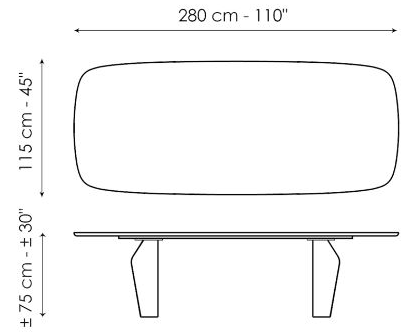

Data sheet

Width: 200cm
Depth: 108cm
Height: ± 75cm

Width: 250cm
Depth: 112cm
Height: ± 75cm

Width: 280cm
Depth: 115cm
Height: ± 75cm

Width: 300cm
Depth: 120cm
Height: ± 75cm

Width: 300cm
Depth: 140cm
Height: ± 75cm

Width: 140cm
Depth: 140cm
Height: ± 75cm

Width: 160cm
Depth: 160cm
Height: ± 75cm

Width: 180cm
Depth: 180cm
Height: ± 75cm

Finishes

BARREL-SHAPED TOP

Ceramic

Mat ceramic
Ardesia grey

Glossy ceramic
Calacatta