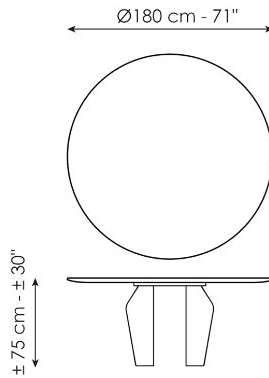

Data sheet

Width: 200cm
Depth: 108cm
Height: ± 75cm

Width: 250cm
Depth: 112cm
Height: ± 75cm

Width: 280cm
Depth: 115cm
Height: ± 75cm

Width: 300cm
Depth: 120cm
Height: ± 75cm

Width: 300cm
Depth: 140cm
Height: ± 75cm

Width: 140cm
Depth: 140cm
Height: ± 75cm

Width: 160cm
Depth: 160cm
Height: ± 75cm

Width: 180cm
Depth: 180cm
Height: ± 75cm

Finishes

BARREL-SHAPED TOP

Ceramic

Mat ceramic
Ardesia grey

Glossy ceramic
Calacatta