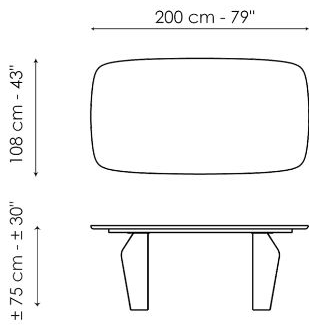

BONALDO

Flame, Flame Wood

Designer: **Gino Carollo**

Flame's main features are its harmonious shapes and light, sinuous volumes. The top, which is visibly suspended, is fully usable thanks to the position of the double base designed to optimize the overall space. Form and function are perfectly expressed in this table: the extensive customization options allow you to arrange it according to your tastes, needs and

Data sheet

Width: 200cm
Depth: 108cm
Height: ± 75cm

Width: 250cm
Depth: 112cm
Height: ± 75cm

Width: 280cm
Depth: 115cm
Height: ± 75cm

Width: 300cm
Depth: 120cm
Height: ± 75cm

Width: 300cm
Depth: 140cm
Height: ± 75cm

Width: 140cm
Depth: 140cm
Height: ± 75cm

Width: 160cm
Depth: 160cm
Height: ± 75cm

Width: 180cm
Depth: 180cm
Height: ± 75cm

Finishes

BARREL-SHAPED TOP

Ceramic

Mat ceramic
Ardesia grey

Glossy ceramic
Calacatta