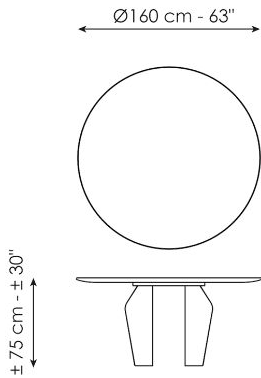

Data sheet

Width: 200cm
Depth: 108cm
Height: ± 75cm

Width: 250cm
Depth: 112cm
Height: ± 75cm

Width: 280cm
Depth: 115cm
Height: ± 75cm

Width: 300cm
Depth: 120cm
Height: ± 75cm

Width: 300cm
Depth: 140cm
Height: ± 75cm

Width: 140cm
Depth: 140cm
Height: ± 75cm

Width: 160cm
Depth: 160cm
Height: ± 75cm

Width: 180cm
Depth: 180cm
Height: ± 75cm

Finishes

BARREL-SHAPED TOP

Ceramic

Mat ceramic
Ardesia grey

Glossy ceramic
Calacatta