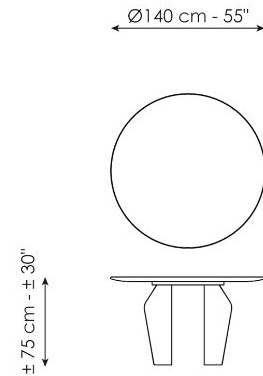

Data sheet

Width: 200cm
Depth: 108cm
Height: ± 75cm

Width: 250cm
Depth: 112cm
Height: ± 75cm

Width: 280cm
Depth: 115cm
Height: ± 75cm

Width: 300cm
Depth: 120cm
Height: ± 75cm

Width: 300cm
Depth: 140cm
Height: ± 75cm

Width: 140cm
Depth: 140cm
Height: ± 75cm

Width: 160cm
Depth: 160cm
Height: ± 75cm

Width: 180cm
Depth: 180cm
Height: ± 75cm

Finishes

BARREL-SHAPED TOP

Ceramic

Mat ceramic
Ardesia grey

Glossy ceramic
Calacatta