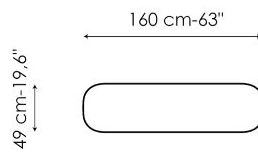

perception of the weight of the piece changes as you move around it.

Data sheet

Width: 140cm
Depth: 49cm
Height: ± 73cm

Width: 160cm
Depth: 49cm
Height: ± 73cm

Width: 180cm
Depth: 49cm
Height: ± 73cm

Width: 200cm
Depth: 49cm
Height: ± 73cm