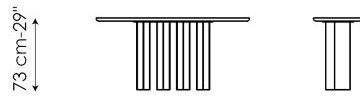

perception of the weight of the piece changes as you move around it.

Data sheet

Width: 140cm
Depth: 49cm
Height: ± 73cm

Width: 160cm
Depth: 49cm
Height: ± 73cm

Width: 180cm
Depth: 49cm
Height: ± 73cm

Width: 200cm
Depth: 49cm
Height: ± 73cm