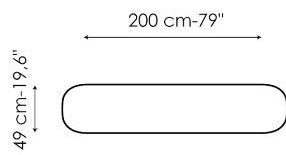

perception of the weight of the piece changes as you move around it.

Data sheet

Width: 140cm
Depth: 49cm
Height: ± 73cm

Width: 160cm
Depth: 49cm
Height: ± 73cm

Width: 180cm
Depth: 49cm
Height: ± 73cm

Width: 200cm
Depth: 49cm
Height: ± 73cm