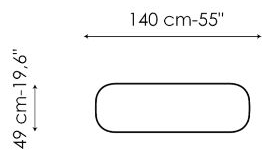

perception of the weight of the piece changes as you move around it.

Data sheet

Width: 140cm
Depth: 49cm
Height: ± 73cm

Width: 160cm
Depth: 49cm
Height: ± 73cm

Width: 180cm
Depth: 49cm
Height: ± 73cm

Width: 200cm
Depth: 49cm
Height: ± 73cm