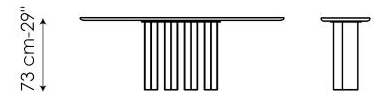

perception of the weight of the piece changes as you move around it.

Data sheet

Width: 140cm
Depth: 49cm
Height: ± 73cm

Width: 160cm
Depth: 49cm
Height: ± 73cm

Width: 180cm
Depth: 49cm
Height: ± 73cm

Width: 200cm
Depth: 49cm
Height: ± 73cm