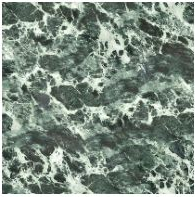

Finishes

TOP

Ceramic

Mat ceramic
Ardesia grey

Glossy ceramic
Calacatta

Silk finish ceramic
Calacatta macchia
vecchia

Mat ceramic
Laurent

Glossy ceramic
Imperial grey

Glossy ceramic
Black Onyx

Glossy ceramic
Mountain peak

Glossy ceramic
Rosso imperiale

Marble

Marble
Calacatta

Marble
Carrara

Marble
Emperador

Marble
Marquinia

Marble
Rosso Carpazi

Marble
Saint Denis

Marble
Fior di bosco

Wood

Veneered wood
Walnut Canaletto

Veneered wood
Brushed coal oak

LEGS

Metal

Painted metal
Mat white

Painted metal
Supreme anthracite

Painted metal
Mat brown

Painted metal
Mat black

Painted metal
Mat dove grey

Plus Metal

Painted metal
Mat bronze

Painted metal
Mat lead