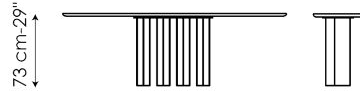

perception of the weight of the piece changes as you move around it.

Data sheet

Width: 140cm
Depth: 49cm
Height: ± 73cm

Width: 160cm
Depth: 49cm
Height: ± 73cm

Width: 180cm
Depth: 49cm
Height: ± 73cm

Width: 200cm
Depth: 49cm
Height: ± 73cm