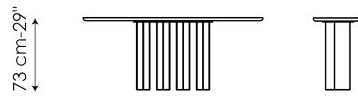

perception of the weight of the piece changes as you move around it.

Data sheet

Width: 140cm
Depth: 49cm
Height: ± 73cm

Width: 160cm
Depth: 49cm
Height: ± 73cm

Width: 180cm
Depth: 49cm
Height: ± 73cm

Width: 200cm
Depth: 49cm
Height: ± 73cm