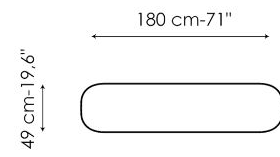

perception of the weight of the piece changes as you move around it.

Data sheet

Width: 140cm
Depth: 49cm
Height: ± 73cm

Width: 160cm
Depth: 49cm
Height: ± 73cm

Width: 180cm
Depth: 49cm
Height: ± 73cm

Width: 200cm
Depth: 49cm
Height: ± 73cm