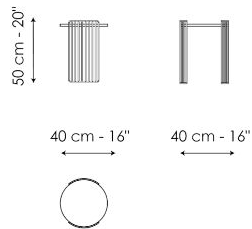

Data sheet

Harpe Ø40 x H43

Width: 40cm
Depth: 40cm
Height: 43cm

Harpe Ø40 x H50

Width: 40cm
Depth: 40cm
Height: 50cm

Harpe Ø50 x H43

Width: 50cm
Depth: 50cm
Height: 43cm

Harpe Ø50 x H50

Width: 50cm
Depth: 50cm
Height: 50cm

Harpe Ø97 x H30

Width: 97cm
Depth: 97cm
Height: 30cm

Harpe Ø97 x H37

Width: 97cm
Depth: 97cm
Height: 37cm

Harpe Ø117 x H30

Width: 117cm
Depth: 117cm
Height: 30cm

Finishes