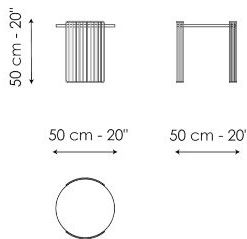

Data sheet

Harpe Ø40 x H43

Width: 40cm
Depth: 40cm
Height: 43cm

Harpe Ø40 x H50

Width: 40cm
Depth: 40cm
Height: 50cm

Harpe Ø50 x H43

Width: 50cm
Depth: 50cm
Height: 43cm

Harpe Ø50 x H50

Width: 50cm
Depth: 50cm
Height: 50cm

Harpe Ø97 x H30

Width: 97cm
Depth: 97cm
Height: 30cm

Harpe Ø97 x H37

Width: 97cm
Depth: 97cm
Height: 37cm

Harpe Ø117 x H30

Width: 117cm
Depth: 117cm
Height: 30cm

Finishes