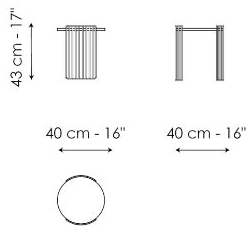

Data sheet

Harpe Ø40 x H43

Width: 40cm
Depth: 40cm
Height: 43cm

Harpe Ø40 x H50

Width: 40cm
Depth: 40cm
Height: 50cm

Harpe Ø50 x H43

Width: 50cm
Depth: 50cm
Height: 43cm

Harpe Ø50 x H50

Width: 50cm
Depth: 50cm
Height: 50cm

Harpe Ø97 x H30

Width: 97cm
Depth: 97cm
Height: 30cm

Harpe Ø97 x H37

Width: 97cm
Depth: 97cm
Height: 37cm

Harpe Ø117 x H30

Width: 117cm
Depth: 117cm
Height: 30cm

Finishes