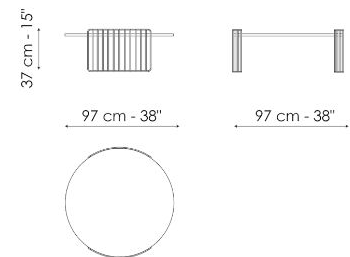

Data sheet

Harpe Ø40 x H43

Width: 40cm
Depth: 40cm
Height: 43cm

Harpe Ø40 x H50

Width: 40cm
Depth: 40cm
Height: 50cm

Harpe Ø50 x H43

Width: 50cm
Depth: 50cm
Height: 43cm

Harpe Ø50 x H50

Width: 50cm
Depth: 50cm
Height: 50cm

Harpe Ø97 x H30

Width: 97cm
Depth: 97cm
Height: 30cm

Harpe Ø97 x H37

Width: 97cm
Depth: 97cm
Height: 37cm

Harpe Ø117 x H30

Width: 117cm
Depth: 117cm
Height: 30cm

Finishes