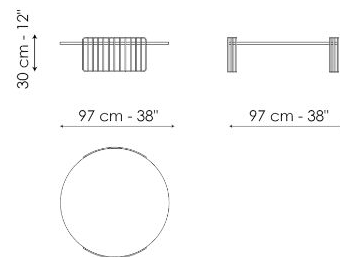

Data sheet

Harpe Ø40 x H43

Width: 40cm
Depth: 40cm
Height: 43cm

Harpe Ø40 x H50

Width: 40cm
Depth: 40cm
Height: 50cm

Harpe Ø50 x H43

Width: 50cm
Depth: 50cm
Height: 43cm

Harpe Ø50 x H50

Width: 50cm
Depth: 50cm
Height: 50cm

Harpe Ø97 x H30

Width: 97cm
Depth: 97cm
Height: 30cm

Harpe Ø97 x H37

Width: 97cm
Depth: 97cm
Height: 37cm

Harpe Ø117 x H30

Width: 117cm
Depth: 117cm
Height: 30cm

Finishes