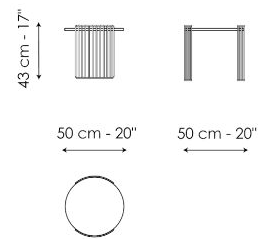

Data sheet

Harpe Ø40 x H43

Width: 40cm
Depth: 40cm
Height: 43cm

Harpe Ø40 x H50

Width: 40cm
Depth: 40cm
Height: 50cm

Harpe Ø50 x H43

Width: 50cm
Depth: 50cm
Height: 43cm

Harpe Ø50 x H50

Width: 50cm
Depth: 50cm
Height: 50cm

Harpe Ø97 x H30

Width: 97cm
Depth: 97cm
Height: 30cm

Harpe Ø97 x H37

Width: 97cm
Depth: 97cm
Height: 37cm

Harpe Ø117 x H30

Width: 117cm
Depth: 117cm
Height: 30cm

Finishes