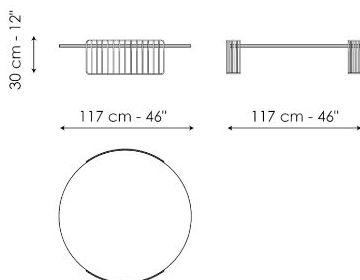

Data sheet

Harpe Ø40 x H43

Width: 40cm
Depth: 40cm
Height: 43cm

Harpe Ø40 x H50

Width: 40cm
Depth: 40cm
Height: 50cm

Harpe Ø50 x H43

Width: 50cm
Depth: 50cm
Height: 43cm

Harpe Ø50 x H50

Width: 50cm
Depth: 50cm
Height: 50cm

Harpe Ø97 x H30

Width: 97cm
Depth: 97cm
Height: 30cm

Harpe Ø97 x H37

Width: 97cm
Depth: 97cm
Height: 37cm

Harpe Ø117 x H30

Width: 117cm
Depth: 117cm
Height: 30cm

Finishes