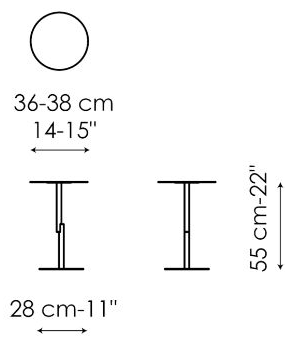

the “Innesti” modern coffee table set means “grafts” – another reference to the inspiration provided by trees and an explicit nod to the method used for the legs.

Data sheet

Innesti high

Width: 36-38cm
Depth: 36-38cm
Height: 55cm

Innesti low

Width: 48-50cm
Depth: 48-50cm
Height: 45cm

Finishes

TOP

Metal

Painted metal
Mat white

Painted metal
Supreme anthracite

Painted metal
Mat brown