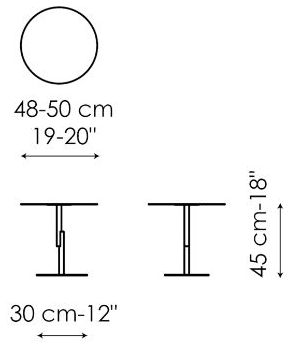

the “Innesti” modern coffee table set means “grafts” – another reference to the inspiration provided by trees and an explicit nod to the method used for the legs.

Data sheet

Innesti high

Width: 36-38cm
Depth: 36-38cm
Height: 55cm

Innesti low

Width: 48-50cm
Depth: 48-50cm
Height: 45cm

Finishes

TOP

Metal

Painted metal
Mat white

Painted metal
Supreme anthracite

Painted metal
Mat brown