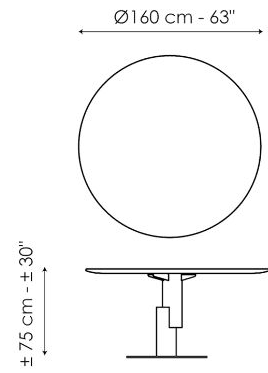

Data sheet

Width: 120cm
Depth: 120cm
Height: ± 75cm

Width: 140cm
Depth: 140cm
Height: ± 75cm

Width: 160cm
Depth: 160cm
Height: ± 75cm

Width: 180cm
Depth: 180cm
Height: ± 75cm

Finishes

TOP

Wood