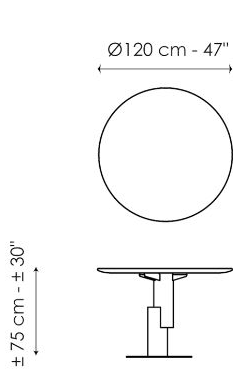

Data sheet

Width: 120cm
Depth: 120cm
Height: ± 75cm

Width: 140cm
Depth: 140cm
Height: ± 75cm

Width: 160cm
Depth: 160cm
Height: ± 75cm

Width: 180cm
Depth: 180cm
Height: ± 75cm

Finishes

TOP

Wood