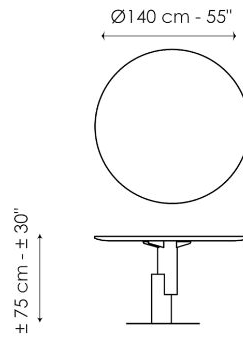

Data sheet

Width: 120cm
Depth: 120cm
Height: ± 75cm

Width: 140cm
Depth: 140cm
Height: ± 75cm

Width: 160cm
Depth: 160cm
Height: ± 75cm

Width: 180cm
Depth: 180cm
Height: ± 75cm

Finishes

TOP

Wood