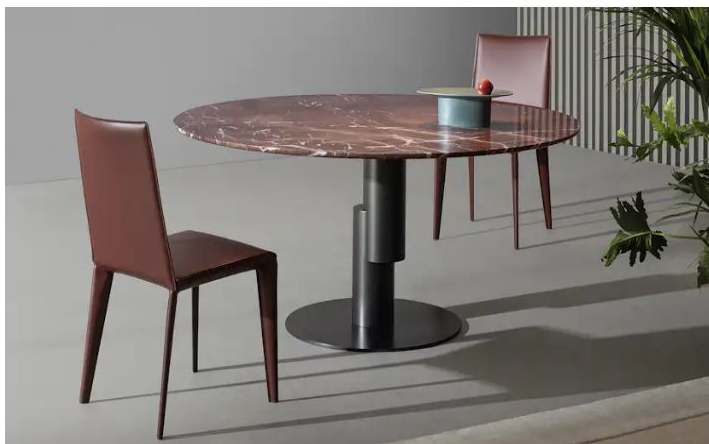

BONALDO

Innesti

Designer: **Paolo Grasselli**

The base of the Innessi modern nesting table, designed by Paolo Grasselli for Bonaldo, appears detached from the upper part of the accessory, as though the top were suspended in the air. The two parts are united by a perfect, yet unexpected joint that puts this table in the spotlight with a great

sculptural effect. This element becomes the standout feature of the living area, while dialoguing with the surrounding space thanks to the option of customizing the details with different types of marble, wood and ceramic for the top and different metals for the base.