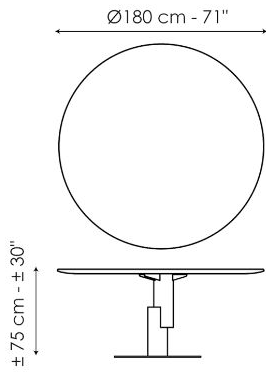

Data sheet

Width: 120cm
Depth: 120cm
Height: ± 75cm

Width: 140cm
Depth: 140cm
Height: ± 75cm

Width: 160cm
Depth: 160cm
Height: ± 75cm

Width: 180cm
Depth: 180cm
Height: ± 75cm

Finishes

TOP

Wood