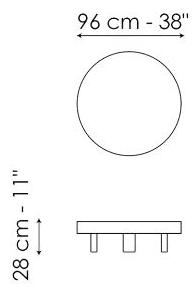

BONALDO

Jazz

The Jazz low coffee tables feature a formal linear design, which comes in a rectangular or round version. They have a spacious surface area that showcases the typical decorative objects featured in living rooms. Jazz modern low coffee

tables are almost at floor level, slightly raised on metal feet with a highly geometric shape. The imposing table top, available in glass or ceramic, is bordered by a metal edge which contrasts with the almost invisible base.

Data sheet

Jazz Ø96

Width: 96cm
Depth: 96cm
Height: 28cm

Jazz Ø116

Width: 116cm
Depth: 116cm
Height: 28cm

Jazz 160x90

Width: 160cm
Depth: 90cm
Height: 28cm

Finishes