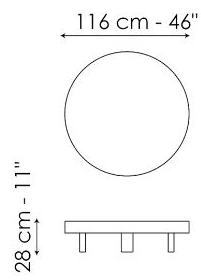

tables are almost at floor level, slightly raised on metal feet with a highly geometric shape. The imposing table top, available in glass or ceramic, is bordered by a metal edge which contrasts with the almost invisible base.

Data sheet

Jazz Ø96

Width: 96cm
Depth: 96cm
Height: 28cm

Jazz Ø116

Width: 116cm
Depth: 116cm
Height: 28cm

Jazz 160x90

Width: 160cm
Depth: 90cm
Height: 28cm

Finishes