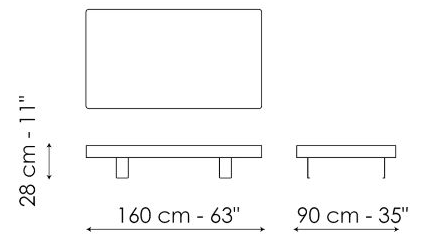

Data sheet

Jazz Ø96

Width: 96cm
Depth: 96cm
Height: 28cm

Jazz Ø116

Width: 116cm
Depth: 116cm
Height: 28cm

Jazz 160x90

Width: 160cm
Depth: 90cm
Height: 28cm

Finishes