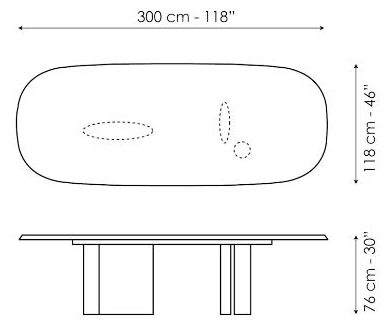

which it is observed. The base is thus a significant part of the table, and accentuated by the top whose linear form with its tapered edge contrasts with the legs and completes the overall image. A story of skilfully achieved balances and contrasts that interact with each other, the Padiglioni asymmetrical dining table is the maximum expression both of Alain Gilles' creative ability and Bonaldo's production capability.

Data sheet

Width: 200cm
Depth: 104cm
Height: 76cm

Width: 250cm
Depth: 108cm
Height: 76cm

Width: 300cm
Depth: 118cm
Height: 76cm

Finishes

MONOMATERIAL - TOP AND BASE

Wood

Veneered wood
Brushed coal oak