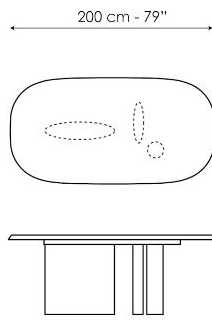

BONALDO

Padiglioni

Designer: **Alain Gilles**

The Padiglioni table by Alain Gilles draws its inspiration from the iconic Barcelona pavilion designed by Mies van der Rohe. The focal point of this table is the base which is made up of three asymmetrical elements, each with a particular shape and placed in an apparently random position in order to make the composition visually dynamic. It is precisely because of the asymmetrical character of the base that anyone who looks at it closely will notice, as they move around the table, that it changes its appearance depending on the angle from

which it is observed. The base is thus a significant part of the table, and accentuated by the top whose linear form with its tapered edge contrasts with the legs and completes the overall image. A story of skilfully achieved balances and contrasts that interact with each other, the Padiglioni asymmetrical dining table is the maximum expression both of Alain Gilles' creative ability and Bonaldo's production capability.

Data sheet

Width: 200cm
Depth: 104cm
Height: 76cm

Width: 250cm
Depth: 108cm
Height: 76cm

Width: 300cm
Depth: 118cm
Height: 76cm

Finishes

MONOMATERIAL - TOP AND BASE

Wood

Veneered wood
Brushed coal oak