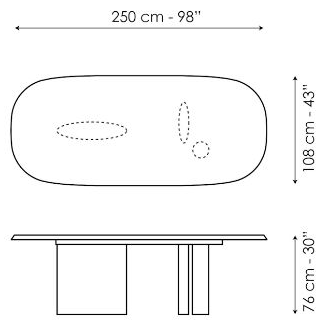

BONALDO

Padiglioni

Designer: **Alain Gilles**

The Padiglioni table by Alain Gilles draws its inspiration from the iconic Barcelona pavilion designed by Mies van der Rohe. The focal point of this table is the base which is made up of three asymmetrical elements, each with a particular shape and placed in an apparently random position in order to make the composition visually dynamic. It is precisely because of the asymmetrical character of the base that anyone who looks at it closely will notice, as they move around the table, that it changes its appearance depending on the angle from

which it is observed. The base is thus a significant part of the table, and accentuated by the top whose linear form with its tapered edge contrasts with the legs and completes the overall image. A story of skilfully achieved balances and contrasts that interact with each other, the Padiglioni asymmetrical dining table is the maximum expression both of Alain Gilles' creative ability and Bonaldo's production capability.

Data sheet

Width: 200cm
Depth: 104cm
Height: 76cm

Width: 250cm
Depth: 108cm
Height: 76cm

Width: 300cm
Depth: 118cm
Height: 76cm

Finishes

MONOMATERIAL - TOP AND BASE

Wood

Veneered wood
Brushed coal oak