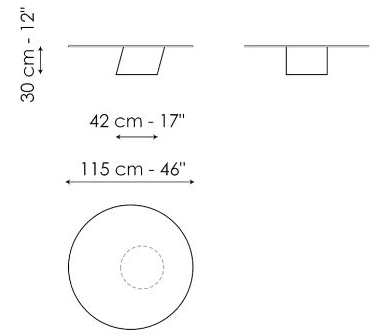

Data sheet

Pisa Ø60 - version with top

Width: 60cm
Depth: 60cm
Height: 46cm

Pisa Ø95 - version with top

Width: 95cm
Depth: 95cm
Height: 30cm

Pisa Ø115 - version with top

Width: 115cm
Depth: 115cm
Height: 30cm

Pisa high - monolith version

Width: 30cm
Depth: 43cm
Height: 45cm

Pisa medium - monolith version

Width: 60cm
Depth: 72cm
Height: 38cm

Pisa low - monolith version

Width: 42cm
Depth: 52cm
Height: 29cm

Finishes