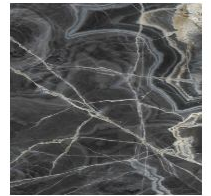

TOP - VERSION WITH TOP

Transparent Glass

Glass
Bronzed

Glass
Smoked

Ceramic

Mat ceramic
Ardesia grey

Glossy ceramic
Calacatta

Silk finish ceramic
Calacatta macchia
vecchia

Mat ceramic
Graphite grey

Glossy ceramic
Imperial grey

Mat ceramic
Iridium white

Mat ceramic
Laurent

Glossy ceramic
Rosso imperiale

Mat ceramic
Stone grey

Glossy ceramic
Black Onyx

Glossy ceramic
Mountain peak

TOP - MONOLITH VERSION

Ceramic

Mat ceramic
Ardesia grey

Glossy ceramic
Calacatta

Silk finish ceramic
Calacatta macchia
vecchia

Mat ceramic
Graphite grey

Glossy ceramic
Imperial grey

Mat ceramic
Iridium white

Mat ceramic
Laurent

Glossy ceramic
Rosso imperiale

Mat ceramic
Stone grey

Glossy ceramic
Black Onyx

Glossy ceramic
Mountain peak

Metal

Painted metal
Supreme anthracite

Painted metal
Mat black