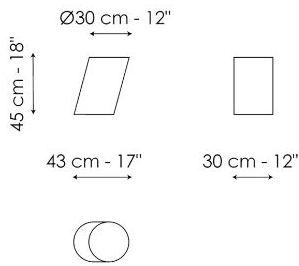

Data sheet

Pisa Ø60 - version with top

Width: 60cm
Depth: 60cm
Height: 46cm

Pisa Ø95 - version with top

Width: 95cm
Depth: 95cm
Height: 30cm

Pisa Ø115 - version with top

Width: 115cm
Depth: 115cm
Height: 30cm

Pisa high - monolith version

Width: 30cm
Depth: 43cm
Height: 45cm

Pisa medium - monolith version

Width: 60cm
Depth: 72cm
Height: 38cm

Pisa low - monolith version

Width: 42cm
Depth: 52cm
Height: 29cm

Finishes