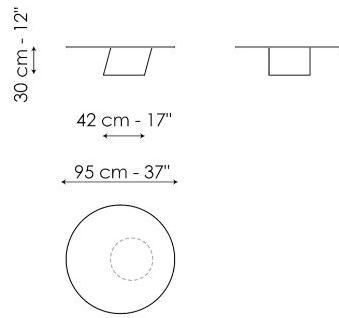

Data sheet

Pisa Ø60 - version with top

Width: 60cm
Depth: 60cm
Height: 46cm

Pisa Ø95 - version with top

Width: 95cm
Depth: 95cm
Height: 30cm

Pisa Ø115 - version with top

Width: 115cm
Depth: 115cm
Height: 30cm

Pisa high - monolith version

Width: 30cm
Depth: 43cm
Height: 45cm

Pisa medium - monolith version

Width: 60cm
Depth: 72cm
Height: 38cm

Pisa low - monolith version

Width: 42cm
Depth: 52cm
Height: 29cm

Finishes