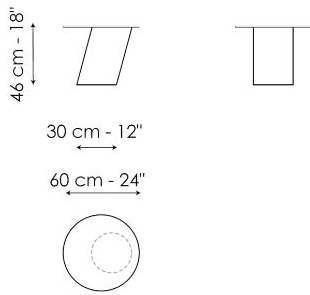

Data sheet

Pisa Ø60 - version with top

Width: 60cm
Depth: 60cm
Height: 46cm

Pisa Ø95 - version with top

Width: 95cm
Depth: 95cm
Height: 30cm

Pisa Ø115 - version with top

Width: 115cm
Depth: 115cm
Height: 30cm

Pisa high - monolith version

Width: 30cm
Depth: 43cm
Height: 45cm

Pisa medium - monolith version

Width: 60cm
Depth: 72cm
Height: 38cm

Pisa low - monolith version

Width: 42cm
Depth: 52cm
Height: 29cm

Finishes