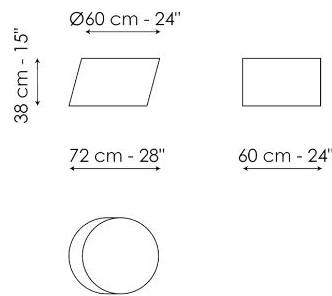

Data sheet

Pisa Ø60 - version with top

Width: 60cm
Depth: 60cm
Height: 46cm

Pisa Ø95 - version with top

Width: 95cm
Depth: 95cm
Height: 30cm

Pisa Ø115 - version with top

Width: 115cm
Depth: 115cm
Height: 30cm

Pisa high - monolith version

Width: 30cm
Depth: 43cm
Height: 45cm

Pisa medium - monolith version

Width: 60cm
Depth: 72cm
Height: 38cm

Pisa low - monolith version

Width: 42cm
Depth: 52cm
Height: 29cm

Finishes