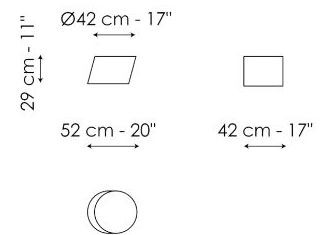

Data sheet

Pisa Ø60 - version with top

Width: 60cm
Depth: 60cm
Height: 46cm

Pisa Ø95 - version with top

Width: 95cm
Depth: 95cm
Height: 30cm

Pisa Ø115 - version with top

Width: 115cm
Depth: 115cm
Height: 30cm

Pisa high - monolith version

Width: 30cm
Depth: 43cm
Height: 45cm

Pisa medium - monolith version

Width: 60cm
Depth: 72cm
Height: 38cm

Pisa low - monolith version

Width: 42cm
Depth: 52cm
Height: 29cm

Finishes