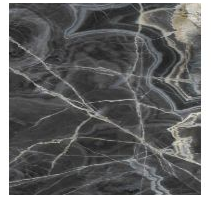

TOP - VERSION WITH TOP

Transparent Glass

Glass
Bronzed

Glass
Smoked

Ceramic

Mat ceramic
Ardesia grey

Glossy ceramic
Calacatta

Silk finish ceramic
Calacatta macchia
vecchia

Mat ceramic
Graphite grey

Glossy ceramic
Imperial grey

Mat ceramic
Iridium white

Mat ceramic
Laurent

Glossy ceramic
Rosso imperiale

Mat ceramic
Stone grey

Glossy ceramic
Black Onyx

Glossy ceramic
Mountain peak

TOP - MONOLITH VERSION

Ceramic

Mat ceramic
Ardesia grey

Glossy ceramic
Calacatta

Silk finish ceramic
Calacatta macchia
vecchia

Mat ceramic
Graphite grey

Glossy ceramic
Imperial grey

Mat ceramic
Iridium white

Mat ceramic
Laurent

Glossy ceramic
Rosso imperiale

Mat ceramic
Stone grey

Glossy ceramic
Black Onyx

Glossy ceramic
Mountain peak

Metal

Painted metal
Supreme anthracite

Painted metal
Mat black