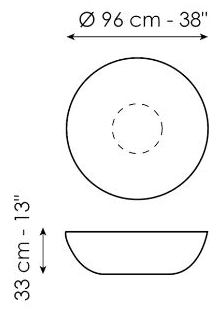

Data sheet

Planet

Width: 96cm
Depth: 96cm
Height: 33cm

Planet light

Width: 96cm
Depth: 96cm
Height: 33cm

Big planet

Width: 117cm
Depth: 117cm
Height: 25cm

Big planet light

Width: 117cm
Depth: 117cm
Height: 25cm

Finishes

TOP - PLANET, BIG PLANET

Opaque Glass

Glass
Extra-light acid-
treated white

Glass
Extra-light acid-
treated black

Ceramic

Silk finish ceramic
Calacatta macchia
vecchia