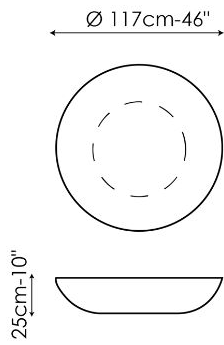

Data sheet

Planet

Width: 96cm
Depth: 96cm
Height: 33cm

Planet light

Width: 96cm
Depth: 96cm
Height: 33cm

Big planet

Width: 117cm
Depth: 117cm
Height: 25cm

Big planet light

Width: 117cm
Depth: 117cm
Height: 25cm

Finishes

TOP - PLANET, BIG PLANET

Opaque Glass

Glass
Extra-light acid-
treated white

Glass
Extra-light acid-
treated black

Ceramic

Silk finish ceramic
Calacatta macchia
vecchia