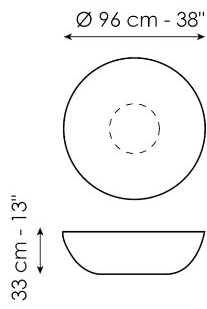

Data sheet

Planet

Width: 96cm
Depth: 96cm
Height: 33cm

Planet light

Width: 96cm
Depth: 96cm
Height: 33cm

Big planet

Width: 117cm
Depth: 117cm
Height: 25cm

Big planet light

Width: 117cm
Depth: 117cm
Height: 25cm

Finishes

TOP - PLANET, BIG PLANET

Opaque Glass

Glass
Extra-light acid-
treated white

Glass
Extra-light acid-
treated black

Ceramic

Silk finish ceramic
Calacatta macchia
vecchia