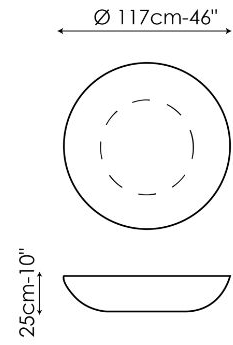

Data sheet

Planet

Width: 96cm
Depth: 96cm
Height: 33cm

Planet light

Width: 96cm
Depth: 96cm
Height: 33cm

Big planet

Width: 117cm
Depth: 117cm
Height: 25cm

Big planet light

Width: 117cm
Depth: 117cm
Height: 25cm

Finishes

TOP - PLANET, BIG PLANET

Opaque Glass

Glass
Extra-light acid-
treated white

Glass
Extra-light acid-
treated black

Ceramic

Silk finish ceramic
Calacatta macchia
vecchia