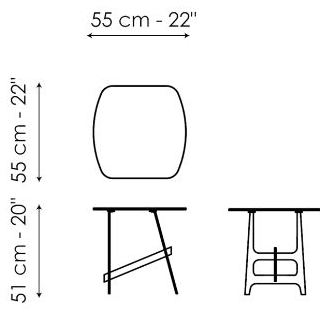

Data sheet

Slot coffee table 55

Width: 55cm
Depth: 55cm
Height: 51cm

Slot coffee table 90

Width: 90cm
Depth: 90cm
Height: 43cm

Slot coffee table 120

Width: 120cm
Depth: 65cm
Height: 35cm

Finishes