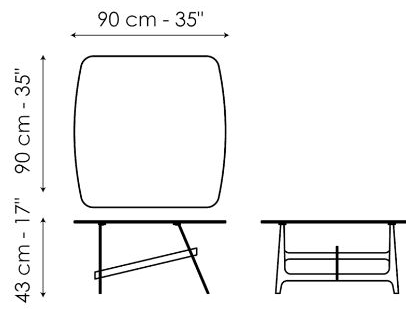

vertical and one slanted, united by a transverse element that conveys a sensation of movement. The legs and central stem are made of metal, while the top with rounded corners is available in numerous ceramic and crystal finishes, creating combinations of materials that are always different and can respond to any furnishing and style requirement.

Data sheet

Slot coffee table 55

Width: 55cm
Depth: 55cm
Height: 51cm

Slot coffee table 90

Width: 90cm
Depth: 90cm
Height: 43cm

Slot coffee table 120

Width: 120cm
Depth: 65cm
Height: 35cm

Finishes