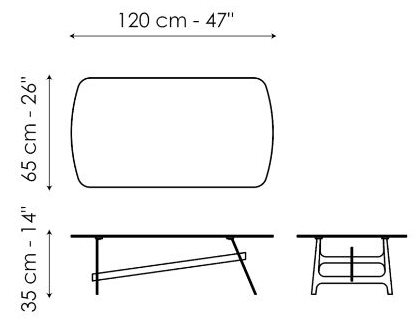

Data sheet

Slot coffee table 55

Width: 55cm
Depth: 55cm
Height: 51cm

Slot coffee table 90

Width: 90cm
Depth: 90cm
Height: 43cm

Slot coffee table 120

Width: 120cm
Depth: 65cm
Height: 35cm

Finishes