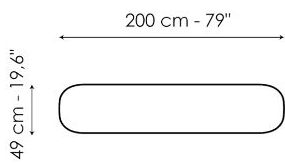

Data sheet

Width: 140cm
Depth: 49cm
Height: ± 75cm

Width: 160cm
Depth: 49cm
Height: ± 75cm

Width: 180cm
Depth: 49cm
Height: ± 75cm

Width: 200cm
Depth: 49cm
Height: ± 75cm

Finishes

TOP

Ceramic