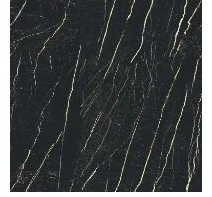

Mat ceramic
Ardesia grey

Glossy ceramic
Calacatta

Silk finish ceramic
Calacatta macchia
vecchia

Glossy ceramic
Imperial grey

Mat ceramic
Laurent

Glossy ceramic
Black Onyx

Glossy ceramic
Mountain peak

Glossy ceramic
Rosso imperiale

Marble

Marble
Calacatta

Marble
Carrara

Marble
Emperador

Marble
Marquinia

Marble
Rosso Carpazi

Marble
Saint Denis

Marble
Fior di bosco

Wood

Veneered wood
Walnut Canaletto

Veneered wood
Brushed coal oak

BASE AND CENTRAL BEAM

Metal

Painted metal
Mat white

Painted metal
Supreme anthracite

Painted metal
Mat dove grey