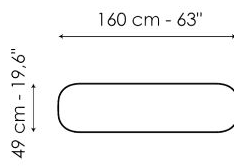

Data sheet

Width: 140cm
Depth: 49cm
Height: ± 75cm

Width: 160cm
Depth: 49cm
Height: ± 75cm

Width: 180cm
Depth: 49cm
Height: ± 75cm

Width: 200cm
Depth: 49cm
Height: ± 75cm

Finishes

TOP

Ceramic