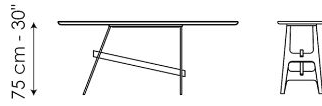

Data sheet

Width: 140cm
Depth: 49cm
Height: ± 75cm

Width: 160cm
Depth: 49cm
Height: ± 75cm

Width: 180cm
Depth: 49cm
Height: ± 75cm

Width: 200cm
Depth: 49cm
Height: ± 75cm

Finishes

TOP

Ceramic