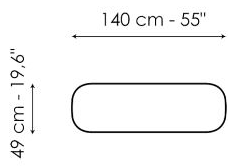

Data sheet

Width: 140cm
Depth: 49cm
Height: ± 75cm

Width: 160cm
Depth: 49cm
Height: ± 75cm

Width: 180cm
Depth: 49cm
Height: ± 75cm

Width: 200cm
Depth: 49cm
Height: ± 75cm

Finishes

TOP

Ceramic