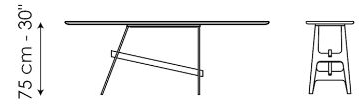

Data sheet

Width: 140cm
Depth: 49cm
Height: ± 75cm

Width: 160cm
Depth: 49cm
Height: ± 75cm

Width: 180cm
Depth: 49cm
Height: ± 75cm

Width: 200cm
Depth: 49cm
Height: ± 75cm

Finishes

TOP

Ceramic