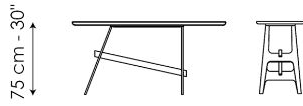

Data sheet

Width: 140cm
Depth: 49cm
Height: ± 75cm

Width: 160cm
Depth: 49cm
Height: ± 75cm

Width: 180cm
Depth: 49cm
Height: ± 75cm

Width: 200cm
Depth: 49cm
Height: ± 75cm

Finishes

TOP

Ceramic