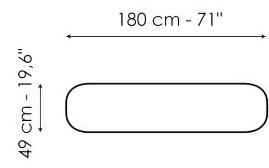

Data sheet

Width: 140cm
Depth: 49cm
Height: ± 75cm

Width: 160cm
Depth: 49cm
Height: ± 75cm

Width: 180cm
Depth: 49cm
Height: ± 75cm

Width: 200cm
Depth: 49cm
Height: ± 75cm

Finishes

TOP

Ceramic