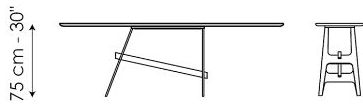

Data sheet

Width: 140cm
Depth: 49cm
Height: ± 75cm

Width: 160cm
Depth: 49cm
Height: ± 75cm

Width: 180cm
Depth: 49cm
Height: ± 75cm

Width: 200cm
Depth: 49cm
Height: ± 75cm

Finishes

TOP

Ceramic