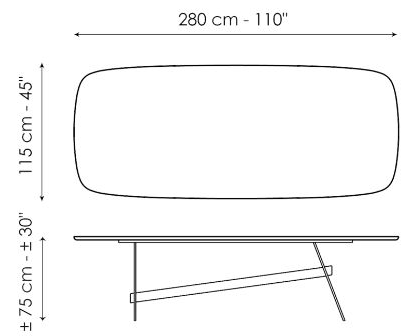

vertical and one slanted, united by a transverse element that conveys a sensation of movement. The legs and central stem are made of metal, while the top with rounded corners is available in numerous finishes, from wood to ceramic, marble and crystal, creating combinations of materials that are always different and can respond to any furnishing and style requirement.

Data sheet

Width: 200cm
Depth: 108cm
Height: ± 75 cm

Width: 250cm
Depth: 112cm
Height: ± 75 cm

Width: 280cm
Depth: 115cm
Height: ± 75 cm

Width: 300cm
Depth: 120cm
Height: ± 75 cm

Width: 300cm
Depth: 140cm
Height: ± 75 cm