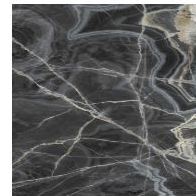

Finishes

RECTANGULAR TOP

Wood

Veneered wood
Walnut Canaletto

Veneered wood
Brushed coal oak

Veneered wood
Brushed natural oak

Solid wood
American walnut

Solid wood
Brushed coal oak

Marble
Rosso Carpazi

Marble
Saint Denis

LEAF TABLE TOP

Wood

Veneered wood
Walnut Canaletto

Veneered wood
Brushed coal oak

Veneered wood
Brushed natural oak

Ceramic

Mat ceramic
Ardesia grey

Glossy ceramic
Calacatta

Silk finish ceramic
Calacatta macchia
vecchia

Mat ceramic
Graphite grey

Glossy ceramic
Imperial grey

Mat ceramic
Iridium white

Mat ceramic
Laurent

Glossy ceramic
Rosso imperiale

Glossy ceramic
Black Onyx

Glossy ceramic
Mountain peak

BASE

Metal

Painted metal
Mat white

Painted metal
Mat dove grey

Painted metal
Supreme anthracite

Painted metal
Mat brown