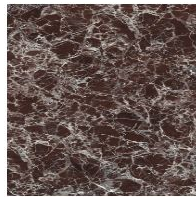

Finishes

RECTANGULAR TOP

Wood

Veneered wood
Walnut Canaletto

Veneered wood
Brushed coal oak

Veneered wood
Brushed natural oak

Solid wood
American walnut

Solid wood
Brushed coal oak

Metal finish
Clouded chrome

Metal finish
Burnished

Metal finish
Brown nickel

Metal finish
Dark nickel

BASE INSERTS

Ceramic

Mat ceramic
Ardesia grey

Glossy ceramic
Calacatta

Silk finish ceramic
Calacatta macchia
vecchia

Mat ceramic
Graphite grey

Glossy ceramic
Imperial grey

Mat ceramic
Iridium white

Mat ceramic
Laurent

Glossy ceramic
Rosso imperiale

Glossy ceramic
Black Onyx

Glossy ceramic
Mountain peak