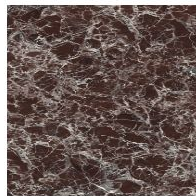

Finishes

RECTANGULAR TOP

Wood

Veneered wood
Walnut Canaletto

Veneered wood
Brushed coal oak

Veneered wood
Brushed natural oak

Solid wood
American walnut

Solid wood
Brushed coal oak

Solid wood
Brushed natural oak

Wood with natural edges
American walnut

Ceramic

Mat ceramic
Ardesia grey

Glossy ceramic
Calacatta

Silk finish ceramic
Calacatta macchia
vecchia

Mat ceramic
Graphite grey

Glossy ceramic
Imperial grey

Mat ceramic
Iridium white

Mat ceramic
Laurent

Glossy ceramic
Rosso imperiale

Glossy ceramic
Black Onyx

Glossy ceramic
Mountain peak

BARREL SHAPED TOP

Wood

Veneered wood
Walnut Canaletto