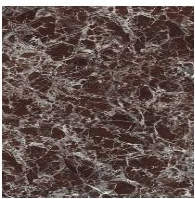

Finishes

RECTANGULAR TOP

Wood

Veneered wood
Walnut Canaletto

Veneered wood
Brushed coal oak

Veneered wood
Brushed natural oak

Solid wood
American walnut

Solid wood
Brushed coal oak

Mat ceramic
Iridium white

Mat ceramic
Laurent

Glossy ceramic
Rosso imperiale

Glossy ceramic
Black Onyx

Glossy ceramic
Mountain peak

BARREL SHAPED TOP

Wood

Veneered wood
Walnut Canaletto

Solid wood
American walnut

Solid wood
Brushed coal oak

Solid wood
Brushed natural oak

Ceramic

Mat ceramic
Ardesia grey

Glossy ceramic
Calacatta

Silk finish ceramic
Calacatta macchia
vecchia

Glossy ceramic
Imperial grey

Mat ceramic
Laurent

Glossy ceramic
Rosso imperiale

Glossy ceramic
Black Onyx

Glossy ceramic
Mountain peak

Marble

Marble
Calacatta

Marble
Carrara

Marble
Emperador