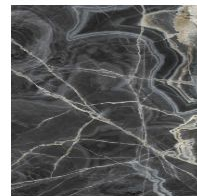

Finishes

RECTANGULAR TOP

Wood

Veneered wood
Walnut Canaletto

Veneered wood
Brushed coal oak

Veneered wood
Brushed natural oak

Solid wood
American walnut

Solid wood
Brushed coal oak

Solid wood
Brushed natural oak

Wood with natural edges
American walnut

Ceramic

Mat ceramic
Ardesia grey

Glossy ceramic
Calacatta

Silk finish ceramic
Calacatta macchia
vecchia

Mat ceramic
Graphite grey

Glossy ceramic
Imperial grey

Mat ceramic
Iridium white

Mat ceramic
Laurent

Glossy ceramic
Rosso imperiale

Glossy ceramic
Black Onyx

Glossy ceramic
Mountain peak

BARREL SHAPED TOP

Wood

Veneered wood
Walnut Canaletto