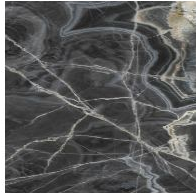

Finishes

RECTANGULAR TOP

Wood

Veneered wood
Walnut Canaletto

Veneered wood
Brushed coal oak

Veneered wood
Brushed natural oak

Solid wood
American walnut

Solid wood
Brushed coal oak

Marble
Fior di bosco

Marble
Marquinia

Marble
Rosso Carpazi

Marble
Saint Denis

ROUND TOP

Wood

Solid wood
American walnut

Solid wood
Brushed coal oak

Solid wood
Brushed natural oak

Ceramic

Mat ceramic
Ardesia grey

Glossy ceramic
Calacatta

Silk finish ceramic
Calacatta macchia
vecchia

Glossy ceramic
Imperial grey

Mat ceramic
Laurent

Glossy ceramic
Rosso imperiale

Glossy ceramic
Black Onyx

Glossy ceramic
Mountain peak

Marble

Marble
Calacatta

Marble
Carrara

Marble
Emperador

Marble
Fior di bosco

Marble
Marquinia