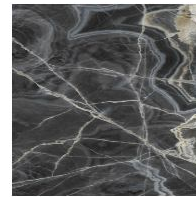

Finishes

RECTANGULAR TOP

Wood

Veneered wood
Walnut Canaletto

Veneered wood
Brushed coal oak

Veneered wood
Brushed natural oak

Solid wood
American walnut

Solid wood
Brushed coal oak

Metal finish
Clouded chrome

Metal finish
Burnished

Metal finish
Brown nickel

Metal finish
Dark nickel

BASE INSERTS

Ceramic

Mat ceramic
Ardesia grey

Glossy ceramic
Calacatta

Silk finish ceramic
Calacatta macchia
vecchia

Mat ceramic
Graphite grey

Glossy ceramic
Imperial grey

Mat ceramic
Iridium white

Mat ceramic
Laurent

Glossy ceramic
Rosso imperiale

Glossy ceramic
Black Onyx

Glossy ceramic
Mountain peak