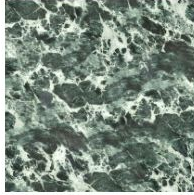

Marble
Saint Denis