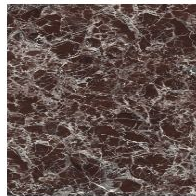

Finishes

RECTANGULAR TOP

Wood

Veneered wood
Walnut Canaletto

Veneered wood
Brushed coal oak

Veneered wood
Brushed natural oak

Solid wood
American walnut

Solid wood
Brushed coal oak

Marble
Rosso Carpazi

Marble
Saint Denis

LEAF TABLE TOP

Wood

Veneered wood
Walnut Canaletto

Veneered wood
Brushed coal oak

Veneered wood
Brushed natural oak

Ceramic

Mat ceramic
Ardesia grey

Glossy ceramic
Calacatta

Silk finish ceramic
Calacatta macchia
vecchia

Mat ceramic
Graphite grey

Glossy ceramic
Imperial grey

Mat ceramic
Iridium white

Mat ceramic
Laurent

Glossy ceramic
Rosso imperiale

Glossy ceramic
Black Onyx

Glossy ceramic
Mountain peak

BASE

Metal

Painted metal
Mat white

Painted metal
Mat dove grey

Painted metal
Supreme anthracite

Painted metal
Mat brown