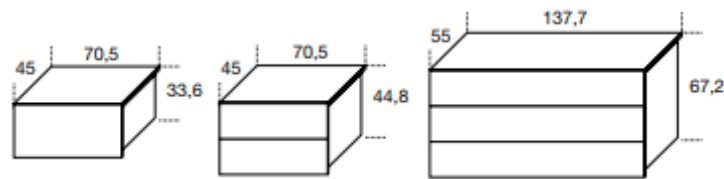

SIMPLE BEDSIDE 1 DRAWER

SIZE: 70W X 45D X H.33.6CM

PRICE | $1,050

QUANTITY: X 6

IN MATT LACQUER CORDA

md h

SIMPLE BEDSIDE 2 DRAWER

SIZE: 70W X 45D X H.44.8CM

PRICE | $1,299

QUANTITY: X 10

IN MATT LACQUER CORDA

SIMPLE 3 DRAWER DRESSER

SIZE: 137.7W X 55D X H.67.2 CM

PRICE | $3,295

QUANTITY: X 3

IN MATT LACQUER CORDA

RAY BEDSIDE

SIZE: 67 X 45 X H.33.5CM

PRICE | $999

RIGHT SIDE HANDLE X 3

LEFT SIDE HANDLE X 3

MATT TUFO HANDLE TERM COTTO

md h

RAY DRESSER

SIZE: 134.4 X 54.6 X H.67.2CM

PRICE | $3,790

QUANTITY: X 5

IN MATT TUFO - HANDLE TERM COTTO

ASTRID DRESSER

PRICE | $4,780

QUANTITY: X 2

DIMENSIONS: 126 x 60 x 72cm (H)

FINISH: ASH LACQUERED BASALTO

md h