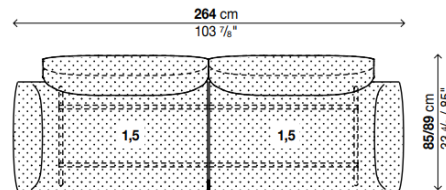

ROMEO SOFA - EX-DISPLAY

PRICE | $38,455

QUANTITY: X 1

SIZE: 300 X 95CM

ABE 1164 FABRIC WITH BURNISHED FEET, PIPING IN GROSS GRAIN COL. 53

INCLUDING X3 CUSHIONS WITH ROLL 73 X 63 CM

INCLUDING X4 SCATTER CUSHIONS 52 X 48 CM - AS PICTURED

LOCATION | WAREHOUSE

FLEXFORM
MADE IN ITALY

WESTON SOFA - EX-SYD DISPLAY

PRICE | $31,280

QUANTITY: X 1

SIZE: 312 L x 99 D cm

END UNIT LEFT ARM 160x103 SOFA

& END UNIT RIGHT ARM 160x103 SOFA

FINISH: FABRIC: ELLISSE 1170. CROS GRAIN COL 51. AS PICTURED

BURNISHED FEET *SCATTER CUSHIONS NOT INCLUDED

FLEXFORM
MADE IN ITALY

TENSO 3-SEATER SOFA

PRICE | $20,590

QUANTITY: x 1

SIZE: 264 L x 89 D cm

FINISH: FABRIC: CAT E CURMI 620054 TORRI LAN

BLACK LACQUERED LEGS *2 SCATTER CUSHIONS INCLUDED

KRISTALIA

620 054