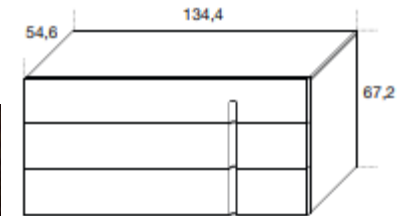

**RAY BEDSIDE**

SIZE: 67 X 45 X H.33.5CM

PRICE | \$999

RIGHT SIDE HANDLE X 3

LEFT SIDE HANDLE X 3

MATT TUFO HANDLE TERM COTTO

**md h**

**RAY DRESSER**

SIZE: 134.4 X 54.6 X H.67.2CM

PRICE | \$3,790

QUANTITY: X 5

IN MATT TUFO - HANDLE TERM COTTO

**ASTRID DRESSER**

PRICE | \$4,780

QUANTITY: X 2

DIMENSIONS: 126 x 60 x 72cm (H)