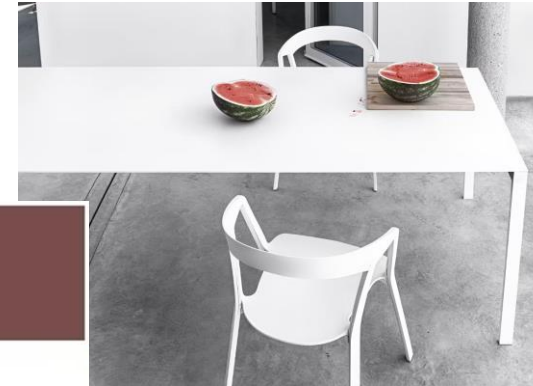

**NEW THIN-K OUTDOOR – EXTENSION DINING TABLE**

SIZE: 150 X 80CM (WITH 2 X EXTENSIONS)

TOP AND RECTANGLE LEGS IN ROSSO JAIPUR

PRICE | \$6,590

QUANTITY: X 2

Jaipur red  
Rosso Jaipur

**KRISTALIA**

**BOTTEGA DINING TABLE - GLASS TOP**