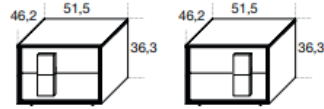

NAVIS BEDSIDE 2 DRAWER

SIZE: 51.5 X 46 X H.36.3CM

PRICE | $1,695

LEFT QUANTITY: X 5

RIGHT QUANTITY: X 3

FINISH: THERMOCOTTO

LH

RH