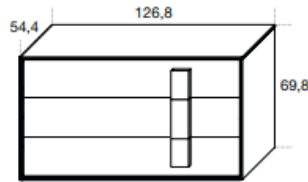

**NAVIS 3 DRAWER DRESSER**

SIZE: 126.8 X 54.4 X H.69.8CM

PRICE | \$4,880

QUANTITY: X 1 ONLY

FINISH: MATT CAMEO LACQUER

**md h**

**ASTRID BEDSIDE**

SIZE: 55.8 X 51 X 49.3H CM