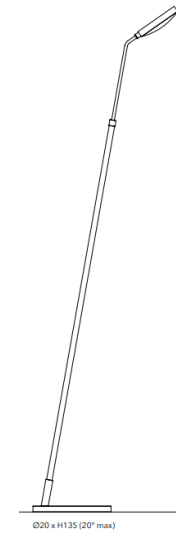

SPOON FLOOR LAMP

PRICE | $3,190

QUANTITY: X 3

MATT BLACK STRUCTURE

COGNAC WOVEN LEATHER

Nero opaco
Matt black

Pelle cognac
Cognac leather