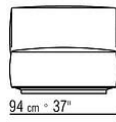

COD. 02C002