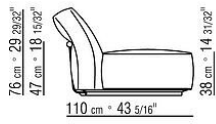

COD. 02C002