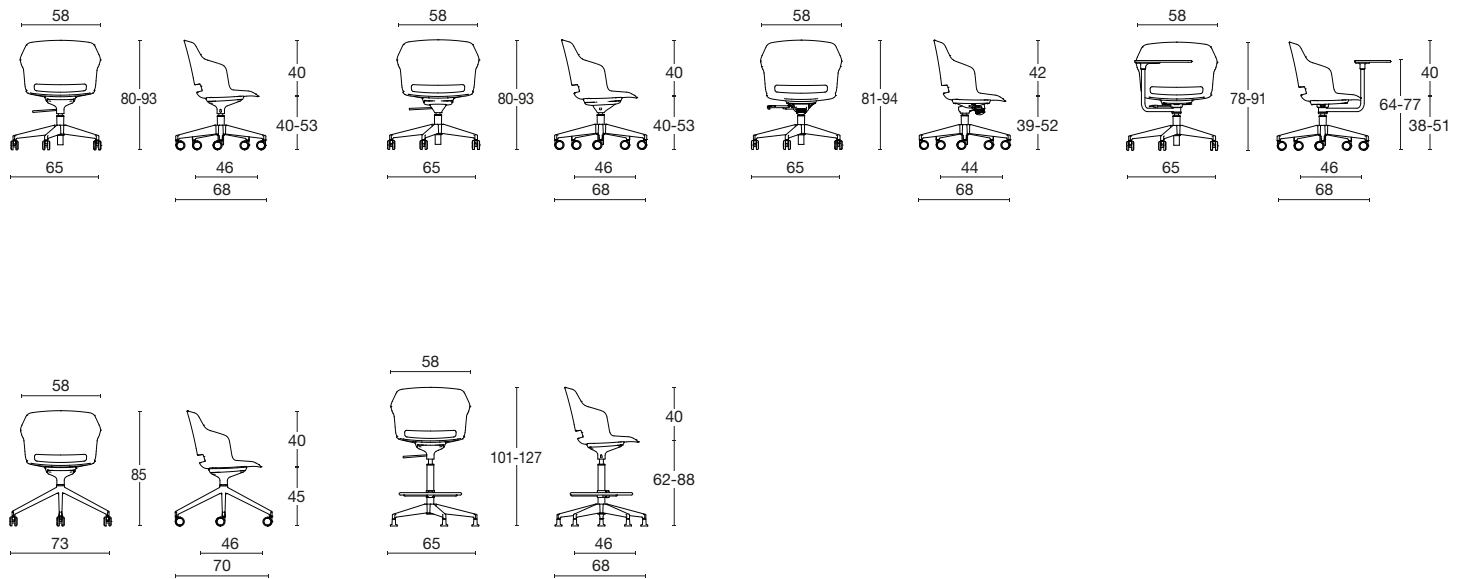

## Task chair / visitor / technical stool

An armchair with an innovative design and clean lines, the polypropylene shell is available in different colours. It can be completely upholstered, or fitted with just a seat cushion. The range includes the fixed version on a black, white or chromed four-legged or sled frame, or on 4 legs in ashwood. The swivel version comes: on pyramid base in a choice of base finishes; black or white polypropylene; or in black, white or polished aluminum on castors. It is also available in a stool version for breakout areas, with a fixed chromed base, or a round base with gas lift. The family also includes the version with mechanism (see task seating section), or on beam, or with writing tablet (see contract section).