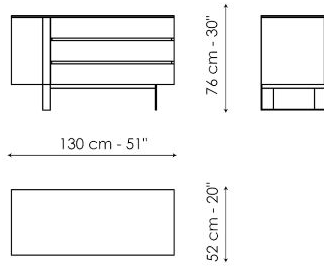

## Bedside table with one drawer

Width: 52cm

Depth: 42cm

Height: 42cm

## Drawer chest

Width: 130cm

Depth: 52cm

Height: 76cm