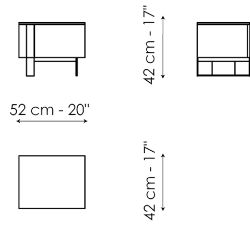

## Bedside table with one drawer

Width: 52cm

Depth: 42cm

Height: 42cm

## Drawer chest

Width: 130cm

Depth: 52cm

Height: 76cm