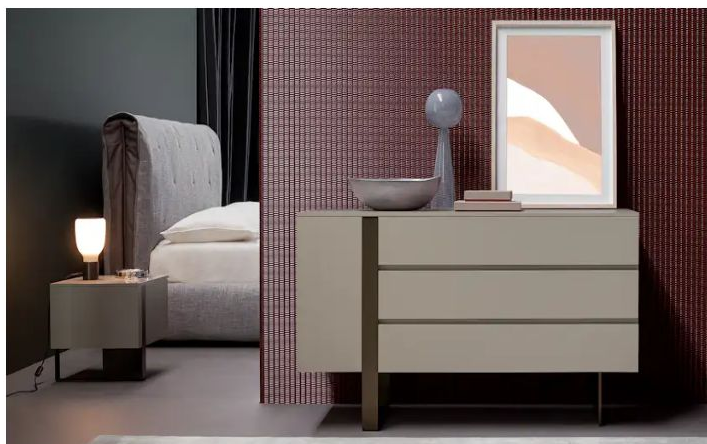

## Antibes

Designer: **Elle Lab**

Antibes is a storage system designed for the bedroom area which draws its inspiration from the traditional shapes of dressers and bedside tables and then deviates from them, taking the geometry of the designs to an extreme. The asymmetrical metal base supporting the lacquered wooden structure adds a distinctive original and modern touch. On one side of the element the base runs vertically along the

entire front section of the dresser or bedside table until it touches the ground; on the other side, it becomes slender and thin, as though wishing to disappear from view. The bedside table and dresser set in the Antibes collection are available in two different colour combinations: rope lacquered wooden frame and bronze finish metal base, or mud lacquered wooden frame and lead finish metal base.

## Bedside table with one drawer

Width: 52cm

Depth: 42cm

Height: 42cm