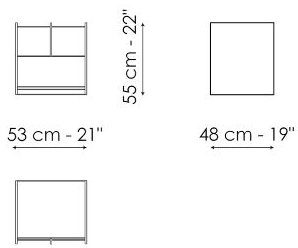

Data sheet

Aureo bedside table

Width: 53cm

Depth: 48cm

Height: 55cm

Aureo drawer chest

Width: 122cm

Depth: 59cm

Height: 73cm

Finishes

TOP

Ceramic

Silk finish ceramic
Calacatta macchia
vecchia

Mat ceramic
Laurent

DRAWERS

Wood