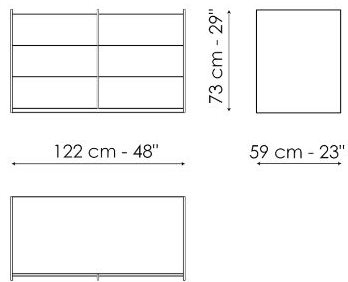

Data sheet

Aureo bedside table

Width: 53cm

Depth: 48cm

Height: 55cm

Aureo drawer chest

Width: 122cm

Depth: 59cm

Height: 73cm

Finishes

TOP

Ceramic

Silk finish ceramic
Calacatta macchia
vecchia

Mat ceramic
Laurent

DRAWERS

Wood