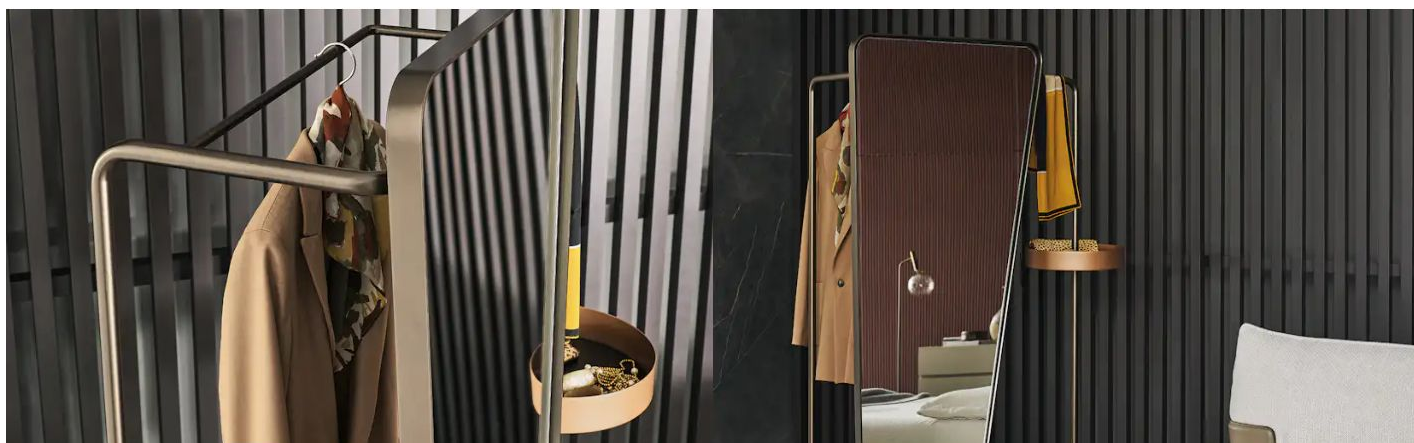

BONALDO

Camillo

The Camillo valet stand with mirror is a pleasing, friendly object, characterized by a continuous and soft line, free from sharp edges. Camillo is a blend of several functions: hanging, mirroring, undressing. As dynamic and versatile as contemporary life, with such a unique character it both transforms and happily remains the same. Camillo typifies

Bonaldo's coordinated furniture programme perfectly: a selected number of items interact with each other in a harmonious, immediately comprehensible dialogue. Camillo enters the bedroom discreetly but immediately becomes significant.