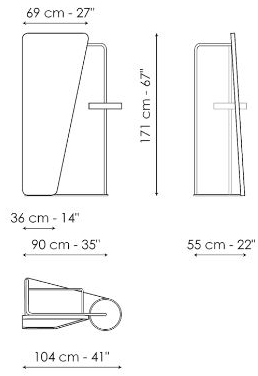

Data sheet

Camillo

Width: 104cm

Depth: 55cm

Height: 171cm

Finishes

STRUCTURE

Plus Metal