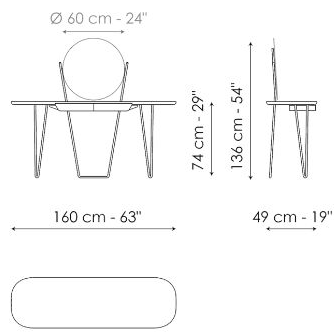

Data sheet

Coseno

Width: 160cm

Depth: 49cm

Height: 136cm

Coseno plus

Width: 160cm

Depth: 49cm

Height: 136cm

Finishes

TOP

Wood

Veneered wood
Walnut Canaletto

Veneered wood
Brushed coal oak

DRAWERS

Plus Metal