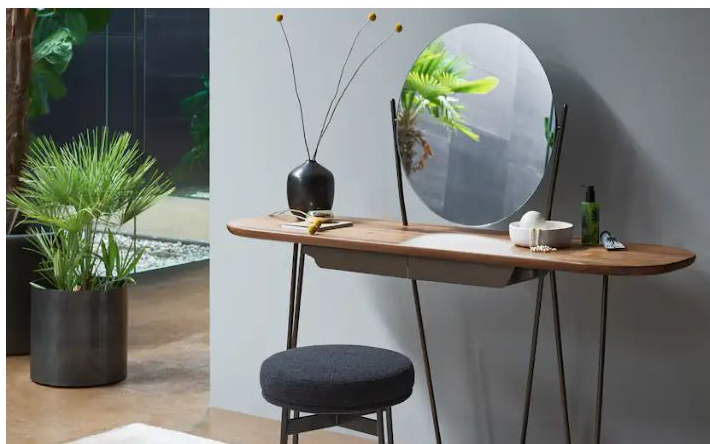

BONALDO

Coseno, Coseno plus

Designer: **Mauro Lipparini**

Light in its tubular structural elements yet strong in its proportions, the Coseno bedroom modern makeup vanity desk is a multifunctional console: a display surface, dressing table, desk and adjustable mirror. Precisely because of these features, it is an ideal item for furnishing any environment, to be placed either in the entrance hall or the bedroom. The slender frame, available in matt painted metal or in the

elegant matt copper and matt bronze finishes, supports a wooden top: a sophisticated material element that gives warmth, enriches the overall lightness and makes it immune to the passage of time. In the Coseno plus version, the two practical metal drawers, made in the same finish as the base, offer further space for placing books or objects.

Height: 136cm

Finishes

TOP

Wood

Veneered wood
Walnut Canaletto

Veneered wood
Brushed coal oak

DRAWERS

Plus Metal