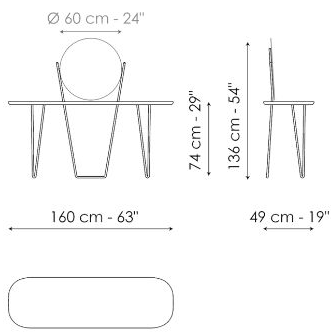

Data sheet

Coseno

Width: 160cm

Depth: 49cm

Height: 136cm

Coseno plus

Width: 160cm

Depth: 49cm

Height: 136cm

Finishes

TOP

Wood

Veneered wood
Walnut Canaletto

Veneered wood
Brushed coal oak

DRAWERS

Plus Metal