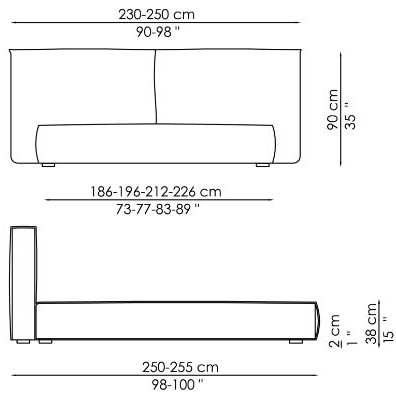

Data sheet

Fluff

Width: 230-250cm

Depth: 250-255cm

Height: 90cm

Fluff open

Width: 230-250cm

Depth: 250-255cm

Height: 90cm

Finishes

FEET

Wood

Painted wood
Anthracite grey

Bed accessories

Fabric
Bed blanket

Bed accessories