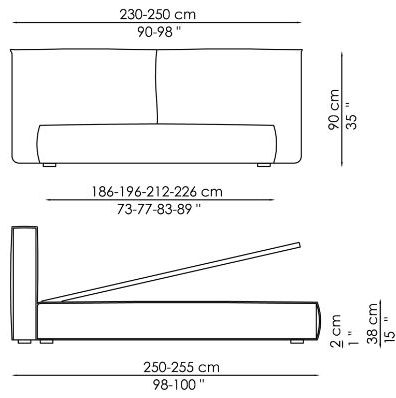

Data sheet

Fluff

Width: 230-250cm

Depth: 250-255cm

Height: 90cm

Fluff open

Width: 230-250cm

Depth: 250-255cm

Height: 90cm

Finishes

FEET

Wood

Painted wood
Anthracite grey

Bed accessories

Fabric
Bed blanket

Bed accessories