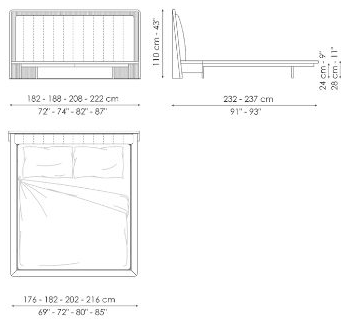

feet: elements which give the Nelson bed the impression of being "suspended" as if it were floating in the bedroom. In the Nelson L version, the headboard is larger and the bedside tables are incorporated in the bed creating a balanced and elegant result. The range is completed by the bench with a wooden frame and soft fabric cover: an elegant, sophisticated, yet functional element.

## Nelson

Width: 176 - 182 - 202 - 216cm

Depth: 232 - 237cm

Height: 110cm

## Nelson L

Width: 282 - 288 - 308 - 322cm

Depth: 232 - 237cm

Height: 110cm

## Nelson bench

Width: 145cm

Depth: 45cm

Height: 44cm