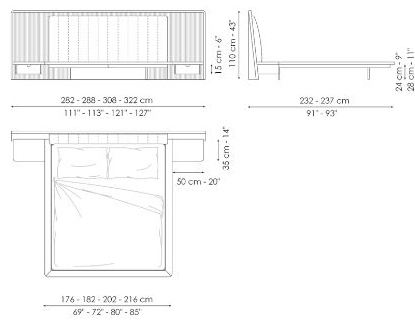

feet: elements which give the Nelson bed the impression of being "suspended" as if it were floating in the bedroom. In the Nelson L version, the headboard is larger and the bedside tables are incorporated in the bed creating a balanced and elegant result. The range is completed by the bench with a wooden frame and soft fabric cover: an elegant, sophisticated, yet functional element.

## Nelson

Width: 176 - 182 - 202 - 216cm

Depth: 232 - 237cm

Height: 110cm

## Nelson L

Width: 282 - 288 - 308 - 322cm

Depth: 232 - 237cm

Height: 110cm

## Nelson bench

Width: 145cm

Depth: 45cm

Height: 44cm