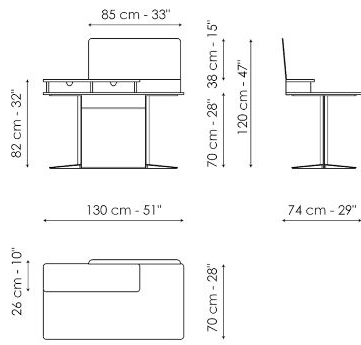

## Nelson vanity

Width: 130cm  
Depth: 74cm  
Height: 120cm

## Nelson home office

Width: 130cm  
Depth: 70cm  
Height: 82cm