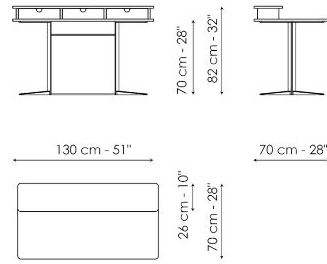

## Nelson vanity

Width: 130cm  
Depth: 74cm  
Height: 120cm

## Nelson home office

Width: 130cm  
Depth: 70cm  
Height: 82cm