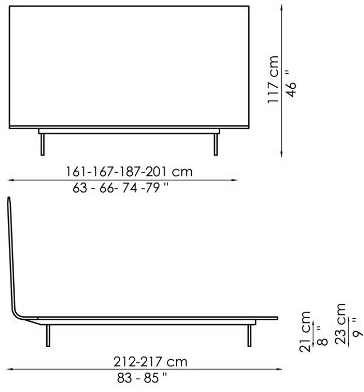

BONALDO

Thin

The Thin suspended bed: a graphic and contemporary sign, a continuous line that forms both the headboard and the bed, providing a minimal and airy appearance that balances the large surface of the headboard. Four thin metal feet discreetly support the sleeping section, giving additional lightness to the whole. The perimeter of the bed is embellished with a fabric profile available in a wide range of

Data sheet

Thin

Width: 161-167-187-201cm

Depth: 212-217cm

Height: 117cm

Thin ego

Width: 161-167-187-201cm

Depth: 212-217cm

Height: 117cm

Finishes

TAPE OF THE SIDE EDGE

Color

Color
Red

Color
Green

Color
Blue

Color
White