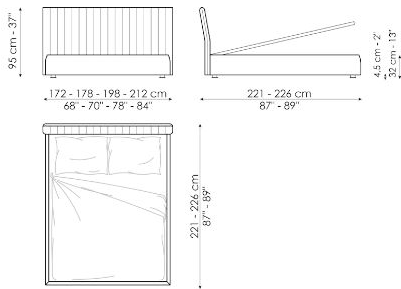

Data sheet

Tonight

Width: 172-178-198-212cm
Depth: 221-226cm
Height: 95cm

Tonight charme

Width: 172-178-198-212cm
Depth: 221-226cm
Height: 95cm

Tonight open

Width: 172-178-198-212cm
Depth: 221-226cm
Height: 95cm

Tonight charme open

Width: 172-178-198-212cm
Depth: 221-226cm
Height: 95cm

Tonight air

Width: 172-178-198-212cm
Depth: 218-223cm
Height: 95cm

Tonight air charme

Width: 172-178-198-212cm
Depth: 218-223cm
Height: 95cm