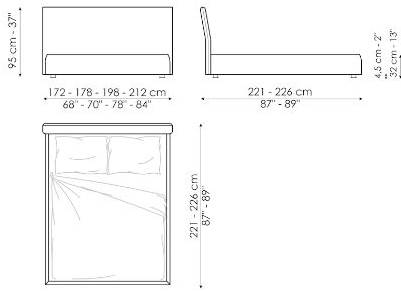

version has a headboard embellished with vertical quilting that highlights its shape, and the Tonight air version has shaped metal feet which raise the bed frame higher above the ground. A further opportunity for personalisation is given to the Tonight and Tonight open versions by the decorative border of the headboard and bed frame which can be either matching or in contrast with the cover.

Data sheet

Tonight

Width: 172-178-198-212cm
Depth: 221-226cm
Height: 95cm

Tonight charme

Width: 172-178-198-212cm
Depth: 221-226cm
Height: 95cm

Tonight open

Width: 172-178-198-212cm
Depth: 221-226cm
Height: 95cm

Tonight charme open

Width: 172-178-198-212cm
Depth: 221-226cm
Height: 95cm

Tonight air

Width: 172-178-198-212cm
Depth: 218-223cm
Height: 95cm

Tonight air charme

Width: 172-178-198-212cm
Depth: 218-223cm
Height: 95cm