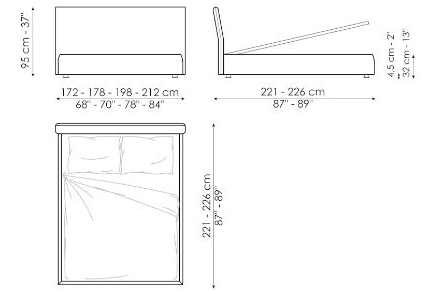

Data sheet

Tonight

Width: 172-178-198-212cm
Depth: 221-226cm
Height: 95cm

Tonight charme

Width: 172-178-198-212cm
Depth: 221-226cm
Height: 95cm

Tonight open

Width: 172-178-198-212cm
Depth: 221-226cm
Height: 95cm

Tonight charme open

Width: 172-178-198-212cm
Depth: 221-226cm
Height: 95cm

Tonight air

Width: 172-178-198-212cm
Depth: 218-223cm
Height: 95cm

Tonight air charme

Width: 172-178-198-212cm
Depth: 218-223cm
Height: 95cm