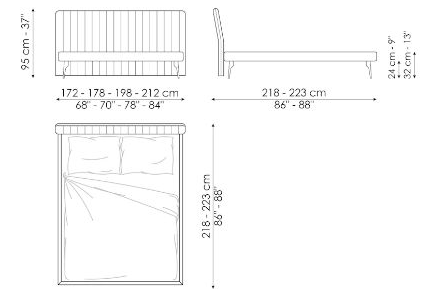

Data sheet

Tonight

Width: 172-178-198-212cm
Depth: 221-226cm
Height: 95cm

Tonight charme

Width: 172-178-198-212cm
Depth: 221-226cm
Height: 95cm

Tonight open

Width: 172-178-198-212cm
Depth: 221-226cm
Height: 95cm

Tonight charme open

Width: 172-178-198-212cm
Depth: 221-226cm
Height: 95cm

Tonight air

Width: 172-178-198-212cm
Depth: 218-223cm
Height: 95cm

Tonight air charme

Width: 172-178-198-212cm
Depth: 218-223cm
Height: 95cm