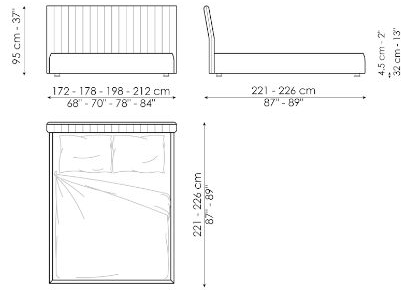

version has a headboard embellished with vertical quilting that highlights its shape, and the Tonight air version has shaped metal feet which raise the bed frame higher above the ground. A further opportunity for personalisation is given to the Tonight and Tonight open versions by the decorative border of the headboard and bed frame which can be either matching or in contrast with the cover.

Data sheet

Tonight

Width: 172-178-198-212cm
Depth: 221-226cm
Height: 95cm

Tonight charme

Width: 172-178-198-212cm
Depth: 221-226cm
Height: 95cm

Tonight open

Width: 172-178-198-212cm
Depth: 221-226cm
Height: 95cm

Tonight charme open

Width: 172-178-198-212cm
Depth: 221-226cm
Height: 95cm

Tonight air

Width: 172-178-198-212cm
Depth: 218-223cm
Height: 95cm

Tonight air charme

Width: 172-178-198-212cm
Depth: 218-223cm
Height: 95cm