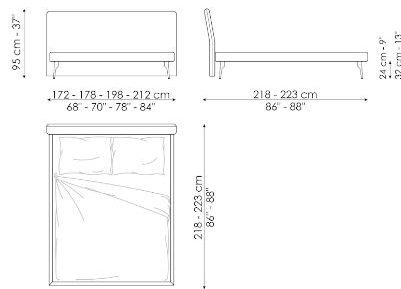

Data sheet

Tonight

Width: 172-178-198-212cm
Depth: 221-226cm
Height: 95cm

Tonight charme

Width: 172-178-198-212cm
Depth: 221-226cm
Height: 95cm

Tonight open

Width: 172-178-198-212cm
Depth: 221-226cm
Height: 95cm

Tonight charme open

Width: 172-178-198-212cm
Depth: 221-226cm
Height: 95cm

Tonight air

Width: 172-178-198-212cm
Depth: 218-223cm
Height: 95cm

Tonight air charme

Width: 172-178-198-212cm
Depth: 218-223cm
Height: 95cm