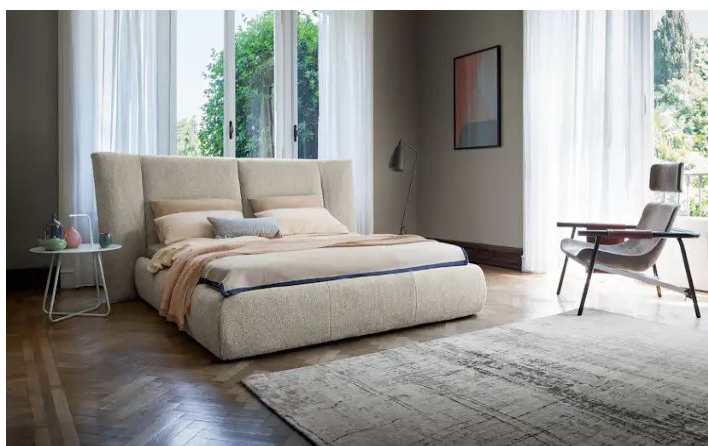

## Youniverse

Designer: **Mauro Lipparini**

A high, padded headboard that delicately folds inwards at the edges like a screen. The structure contributes to a highly comforting visual effect: Youniverse is a full double bed with a dreamy, romantic character, which leaves maximum space to the user and their dreams. Designed and made with great artisan skill, it stands out on account of the large headboard

and the vertical stitches that elegantly decorate it. Youniverse is available with covers in leather, eco-leather or in fabric, removable in all three versions. In the Youniverse open version, the practical storage area provides valuable additional space for storing covers, cushions and everything necessary for the bedroom.

## Youniverse

Width: 238-244-264-278cm

Depth: 244-249cm

Height: 114cm

## Youniverse open

Width: 238-244-264-278cm

Depth: 244-249cm

Height: 114cm