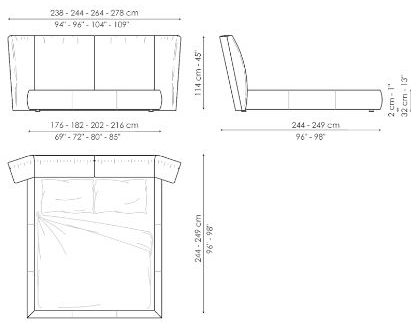

## Youniverse

Designer: **Mauro Lipparini**

A high, padded headboard that delicately folds inwards at the edges like a screen. The structure contributes to a highly comforting visual effect: Youniverse is a full double bed with a dreamy, romantic character, which leaves maximum space to the user and their dreams. Designed and made with great artisan skill, it stands out on account of the large headboard

## Youniverse

Width: 238-244-264-278cm

Depth: 244-249cm

Height: 114cm

## Youniverse open

Width: 238-244-264-278cm

Depth: 244-249cm

Height: 114cm