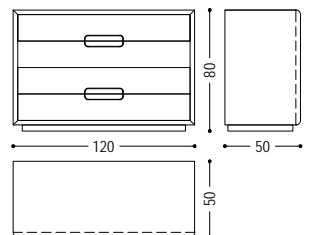

Dresser with solid wood and blockboard frame, with 4 drawers with solid wood fronts and made with traditional dovetail joints. Drawer opening with shaped, recessed handle.

CODE	SIZE	A1	A2
SOSPIRO NIGHT DRESSER	W.120 x D.50 x H.80	■	■

AVAILABLE FINISHES:

- **A1:** walnut without knots, walnut with knots
- **A2:** oak without knots, oak with knots, cherry