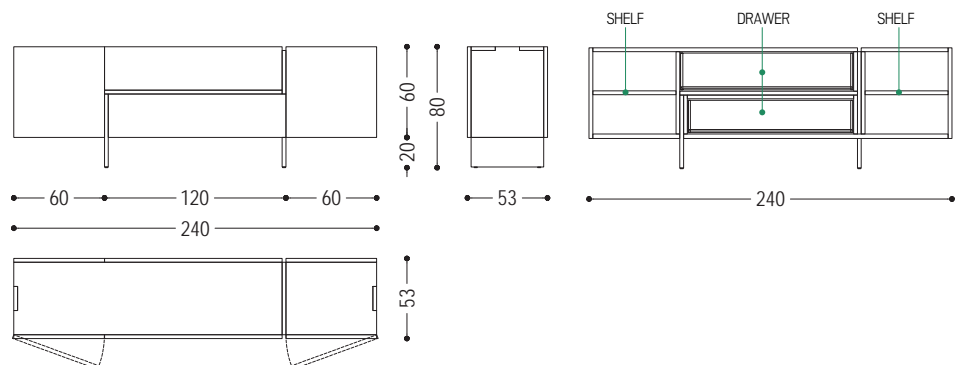

Dresser made of solid wood and blockboard, with hinged doors and drawers assembled with dovetail joints. Two thin legs raise it from the ground.

STANDARD COMPOSITION: 2 DOORS - 2 ADJUSTABLE SHELVES - 2 DRAWERS

CODE	SIZE	A1	A2
AKI	W.240 x D.53 x H.80	■	■

AVAILABLE FINISHES:

A1: walnut without knots, walnut with knots

A2: oak without knots, oak with knots, cherry

WOOD

A1

walnut without knots

walnut with knots