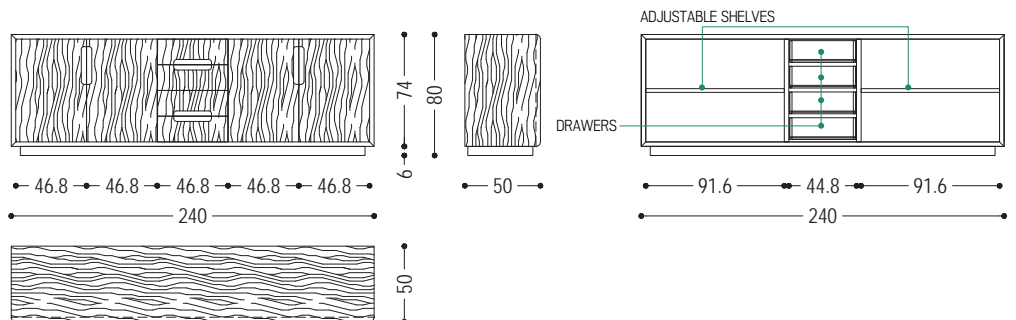

Sideboard in solid wood and blockboard. Equipped with four hinged doors and four drawers with shaped, recessed handles. Drawers assembled with dovetail joints. Structure with rounded edges.

STANDARD COMPOSITION: 4 DOORS - 2 ADJUSTABLE SHELVES - 4 DRAWERS

CODE	SIZE	A1	A2	A4
SOSPIRO LOW	W.240 x D.50 x H.80	■	■	■

AVAILABLE FINISHES:

- A1:** walnut without knots, walnut with knots
- A2:** oak without knots, oak with knots, cherry
- A4:** oak without knots pigmented: white milk, total black
oak with knots pigmented: white milk, total black