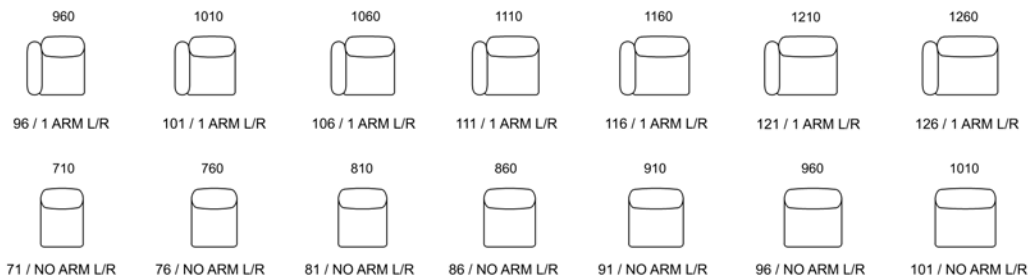

SYDNEY

269 Military Road, Cremorne 2090
02 9908 2660

MELBOURNE

681 Chapel Street, South Yarra 3141
03 9826 8777

FANULI
SYDNEY MELBOURNE EST 1976