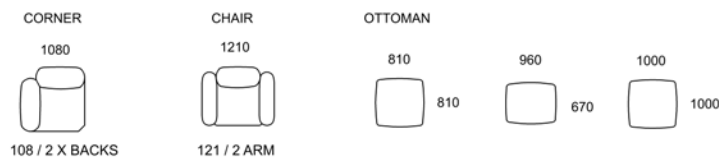

SYDNEY

269 Military Road, Cremorne 2090
02 9908 2660

MELBOURNE

681 Chapel Street, South Yarra 3141
03 9826 8777

FANULI
SYDNEY MELBOURNE EST 1976