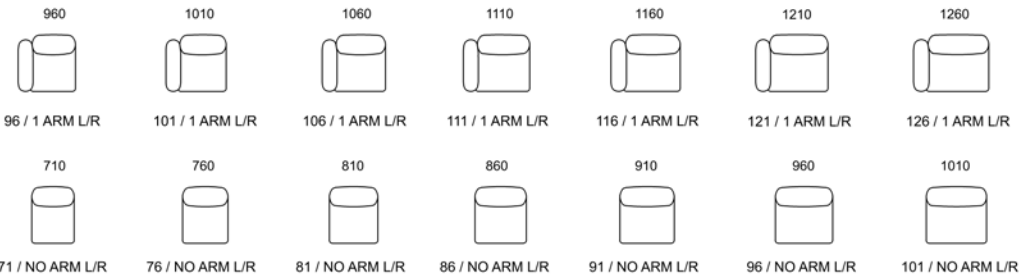

SHALLOW MODULAR COMPONENTS 950 DEEP

DEEP MODULAR COMPONENTS 980 DEEP