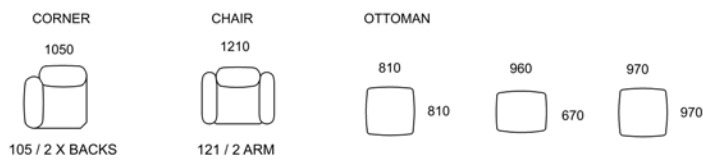

SHALLOW MODULAR COMPONENTS 950 DEEP

DEEP MODULAR COMPONENTS 980 DEEP