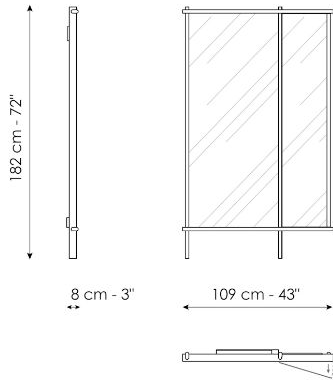

## Isola mirror

Designer: **Mario Mazzer**

The freedom to reflect at ease, tilting a part of the mirror to reflect images from every perspective and visualize every little detail. This is the idea behind Isola, a mirror surrounded and supported by solid wood profiles with an oval section and a moveable flag wing. The value of the asymmetric frame

## Isola mirror

Width: 8cm

Depth: 109cm

Height: 182cm