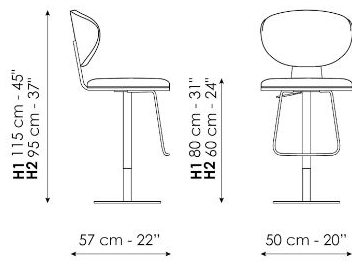

comfort. Available in the four-legged version, in two different heights or with a height-adjustable swivel metal base, the Olos too stool easily adapts to domestic and hospitality contexts.

Data sheet

Olos too
Width: 57cm
Depth: 50cm
Height: 115/95cm

Olos too H 67
Width: 57cm
Depth: 50cm
Height: 103cm

Olos too H 77
Width: 57cm
Depth: 50cm
Height: 113cm

Finishes

BACKREST

Wood

Veneered wood
Coal ash

Veneered wood
Natural ash

Veneered wood
Walnut Canaletto