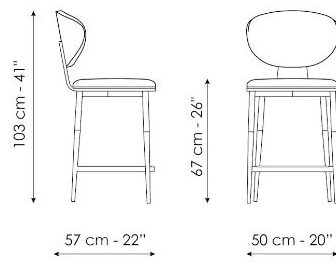

comfort. Available in the four-legged version, in two different heights or with a height-adjustable swivel metal base, the Olos too stool easily adapts to domestic and hospitality contexts.

Data sheet

Olos too
Width: 57cm
Depth: 50cm
Height: 115/95cm

Olos too H 67
Width: 57cm
Depth: 50cm
Height: 103cm

Olos too H 77
Width: 57cm
Depth: 50cm
Height: 113cm

Finishes

BACKREST

Wood

Veneered wood
Coal ash

Veneered wood
Natural ash

Veneered wood
Walnut Canaletto