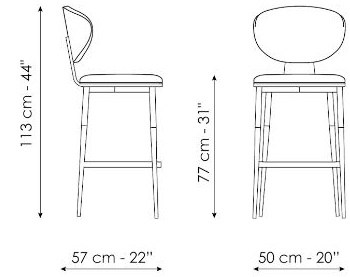

comfort. Available in the four-legged version, in two different heights or with a height-adjustable swivel metal base, the Olos too stool easily adapts to domestic and hospitality contexts.

Data sheet

Olos too
Width: 57cm
Depth: 50cm
Height: 115/95cm

Olos too H 67
Width: 57cm
Depth: 50cm
Height: 103cm

Olos too H 77
Width: 57cm
Depth: 50cm
Height: 113cm

Finishes

BACKREST

Wood

Veneered wood
Coal ash

Veneered wood
Natural ash

Veneered wood
Walnut Canaletto