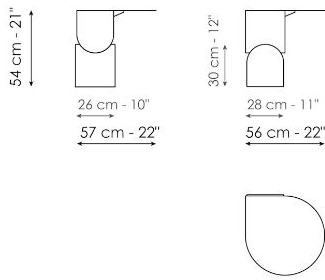

Data sheet

Vague coffee table high

Width: 57cm
Depth: 56cm
Height: 51cm

Vague coffee table low

Width: 57cm
Depth: 56cm
Height: 44cm

Finishes

TOP

Metal