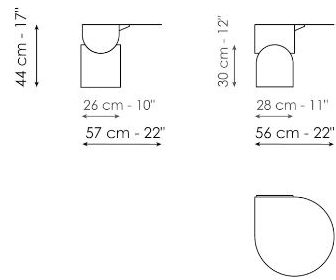

Data sheet

Vague coffee table high

Width: 57cm
Depth: 56cm
Height: 51cm

Vague coffee table low

Width: 57cm
Depth: 56cm
Height: 44cm

Finishes

TOP

Metal