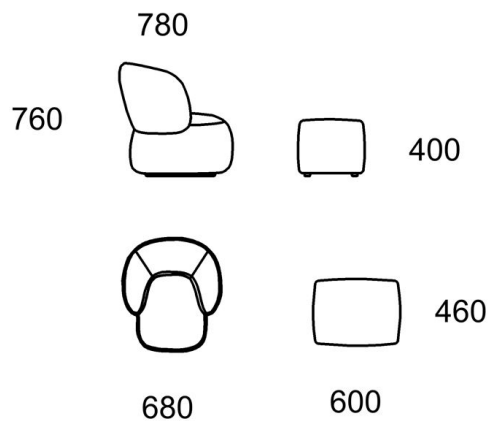

Lu Lu swivel tub

SPECS

SYDNEY

269 Military Road, Cremorne 2090
02 9908 2660

MELBOURNE

681 Chapel Street, South Yarra 3141
03 9826 8777

FANULI
SYDNEY MELBOURNE EST 1976